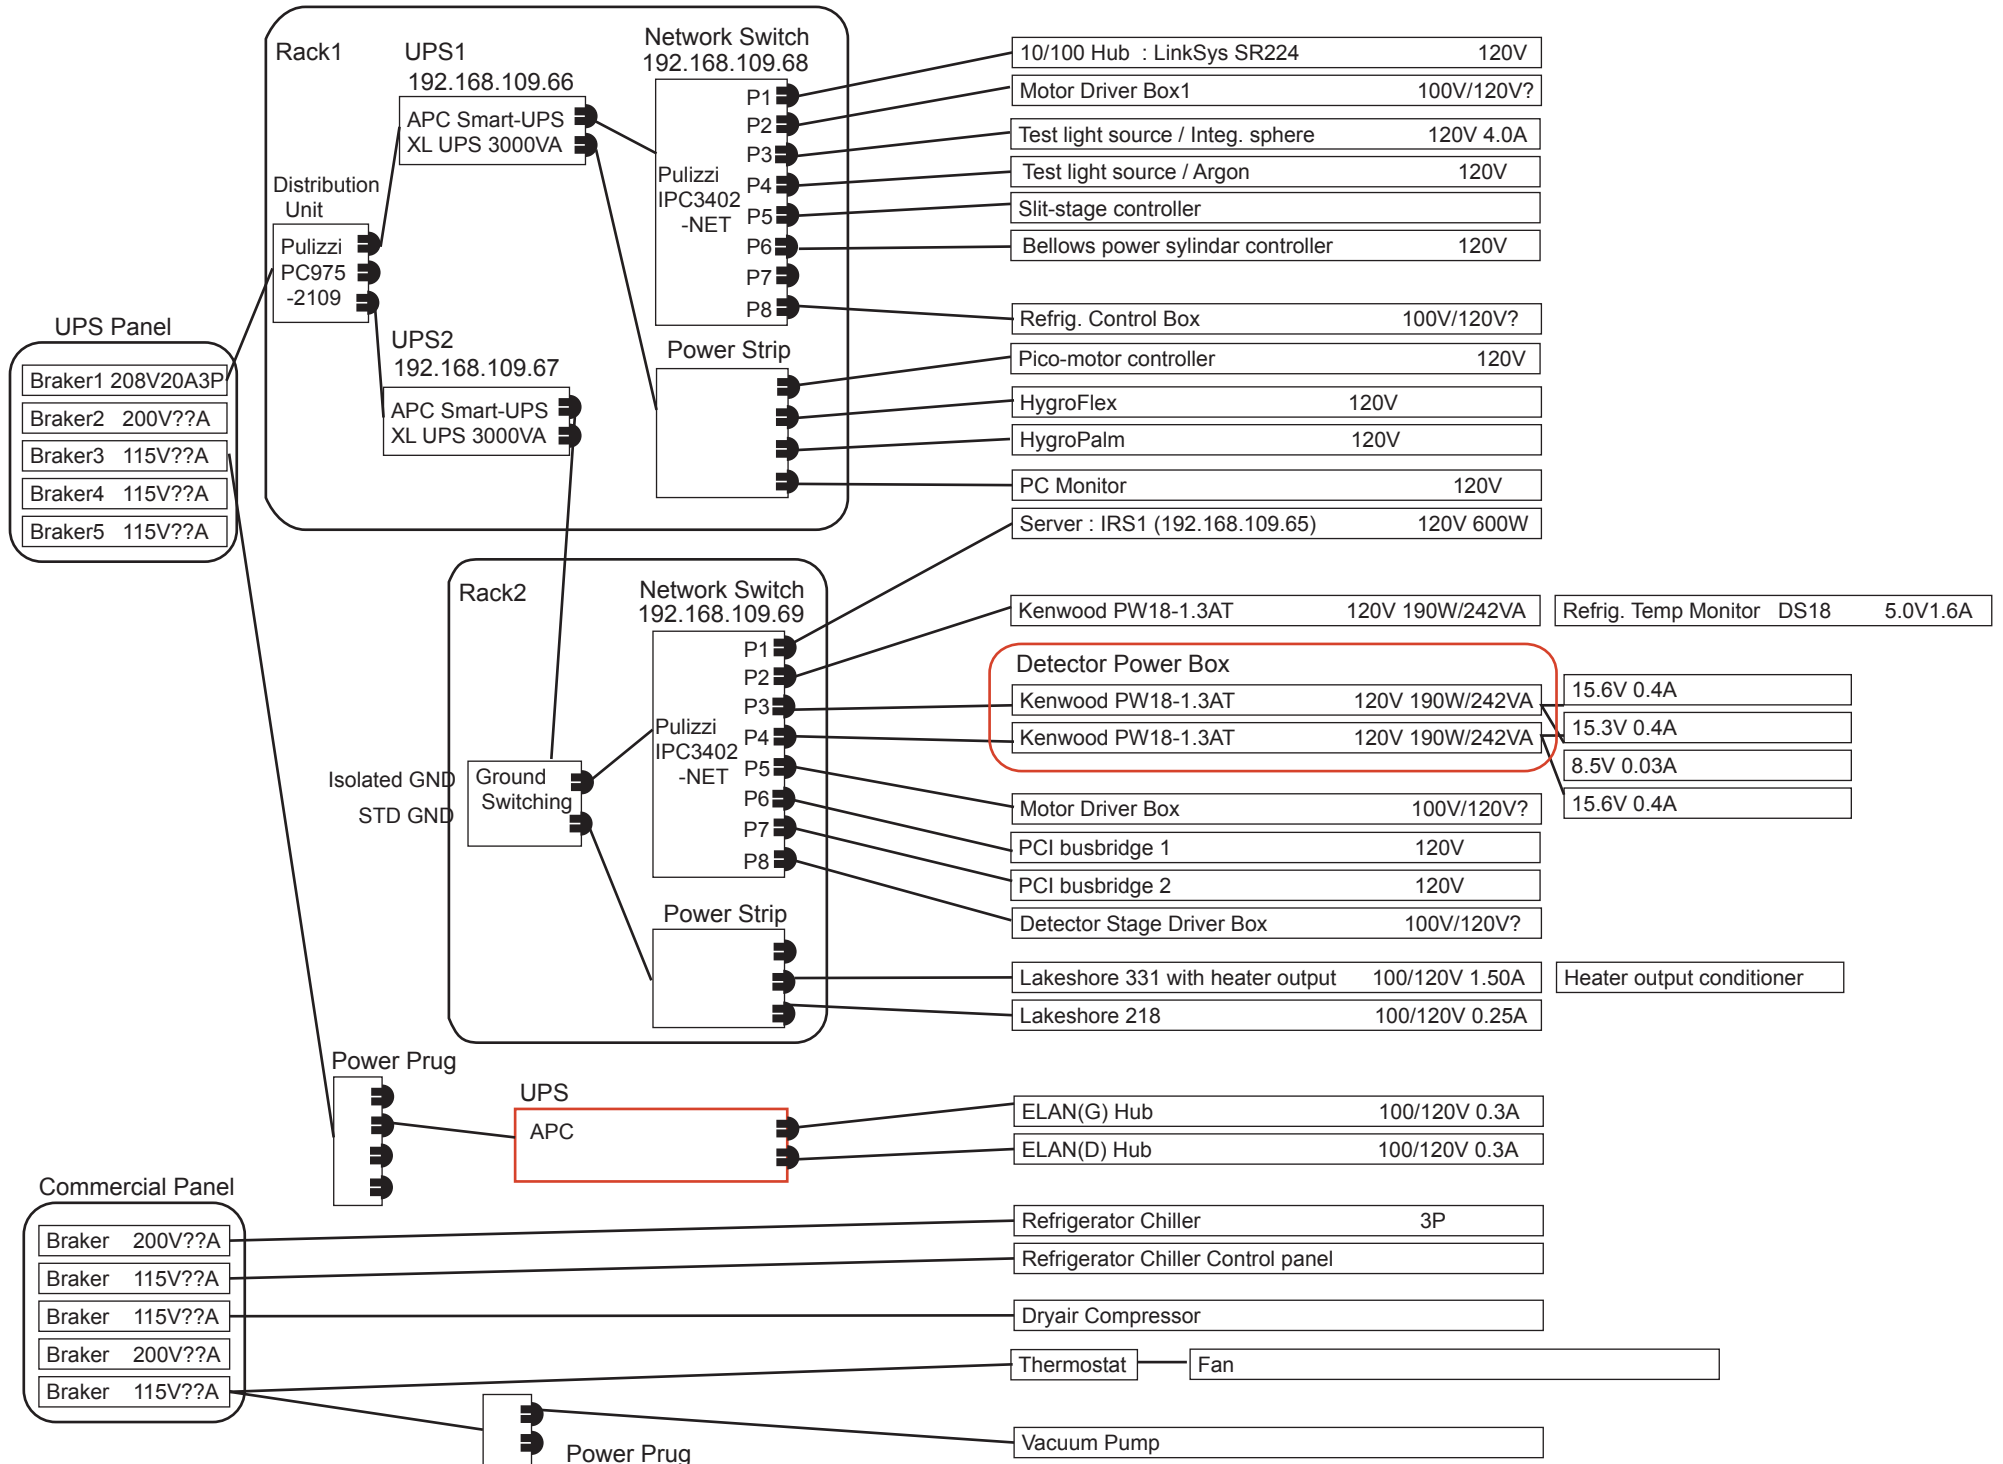

# FMOS IRS1 Power Distribution Scheme (20061027)

Rack 2

Rack 1