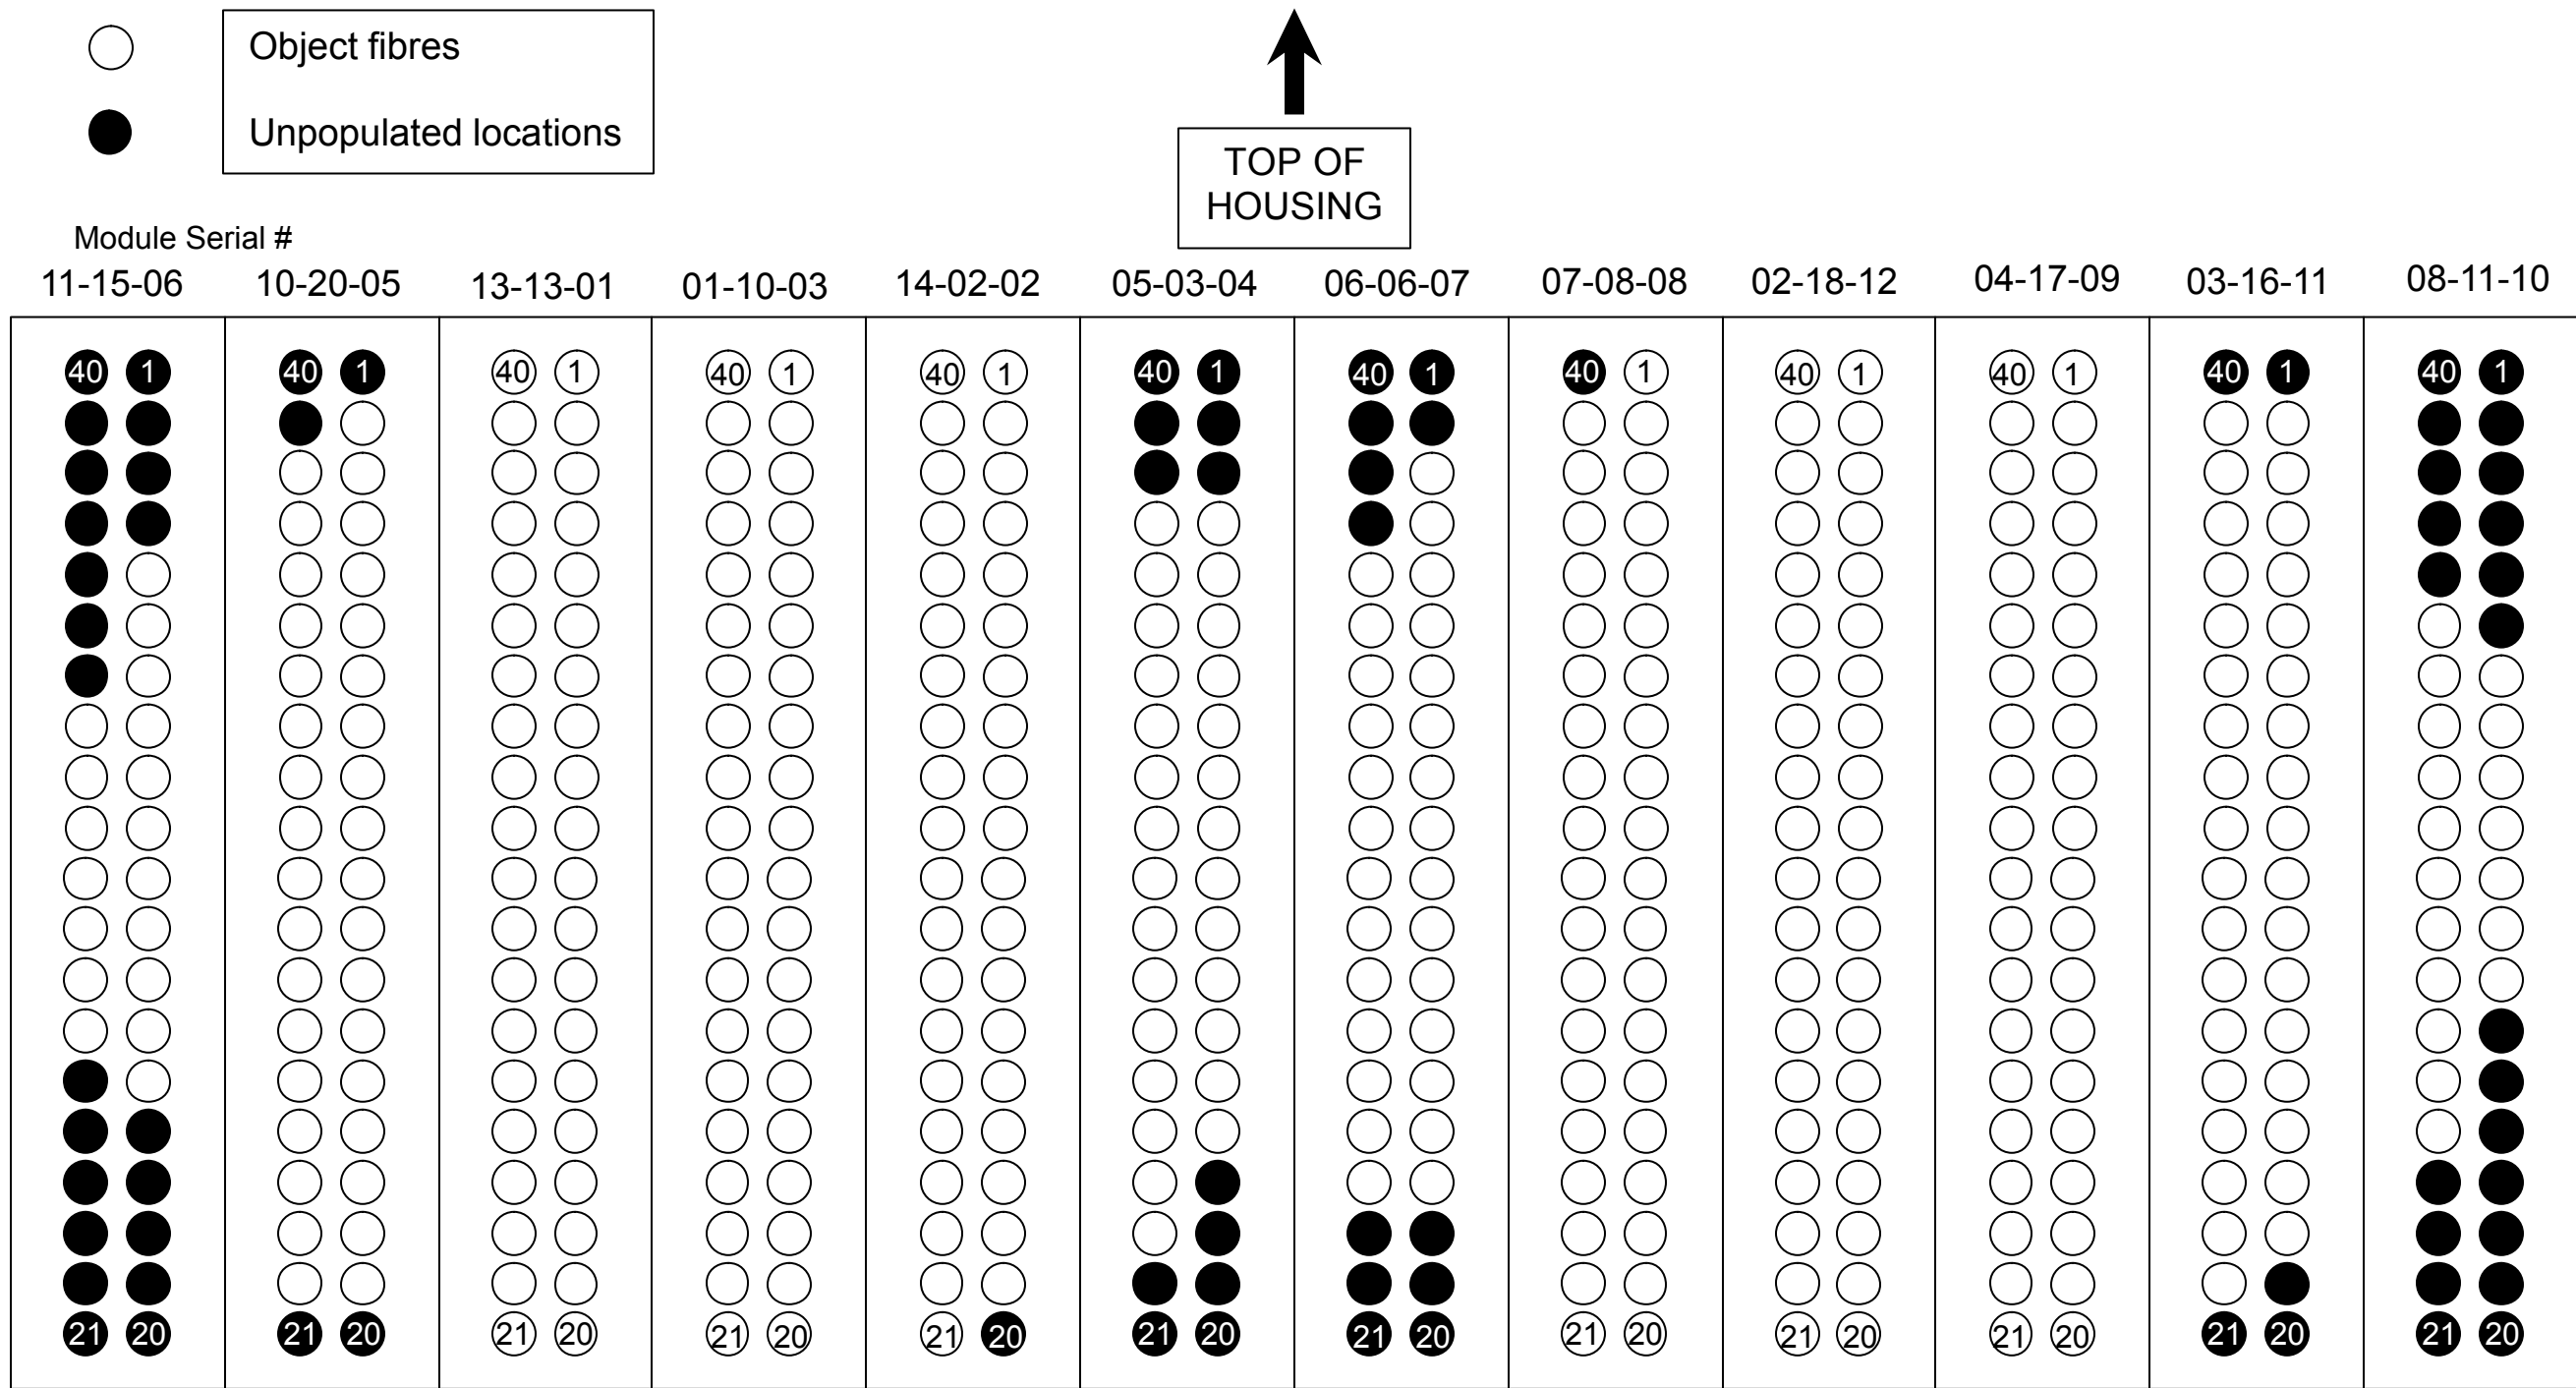

Echidna Object Fibre Locations in the Connector Array

Figure 1: View looking *into* the Echidna-side (launch side) connector array.