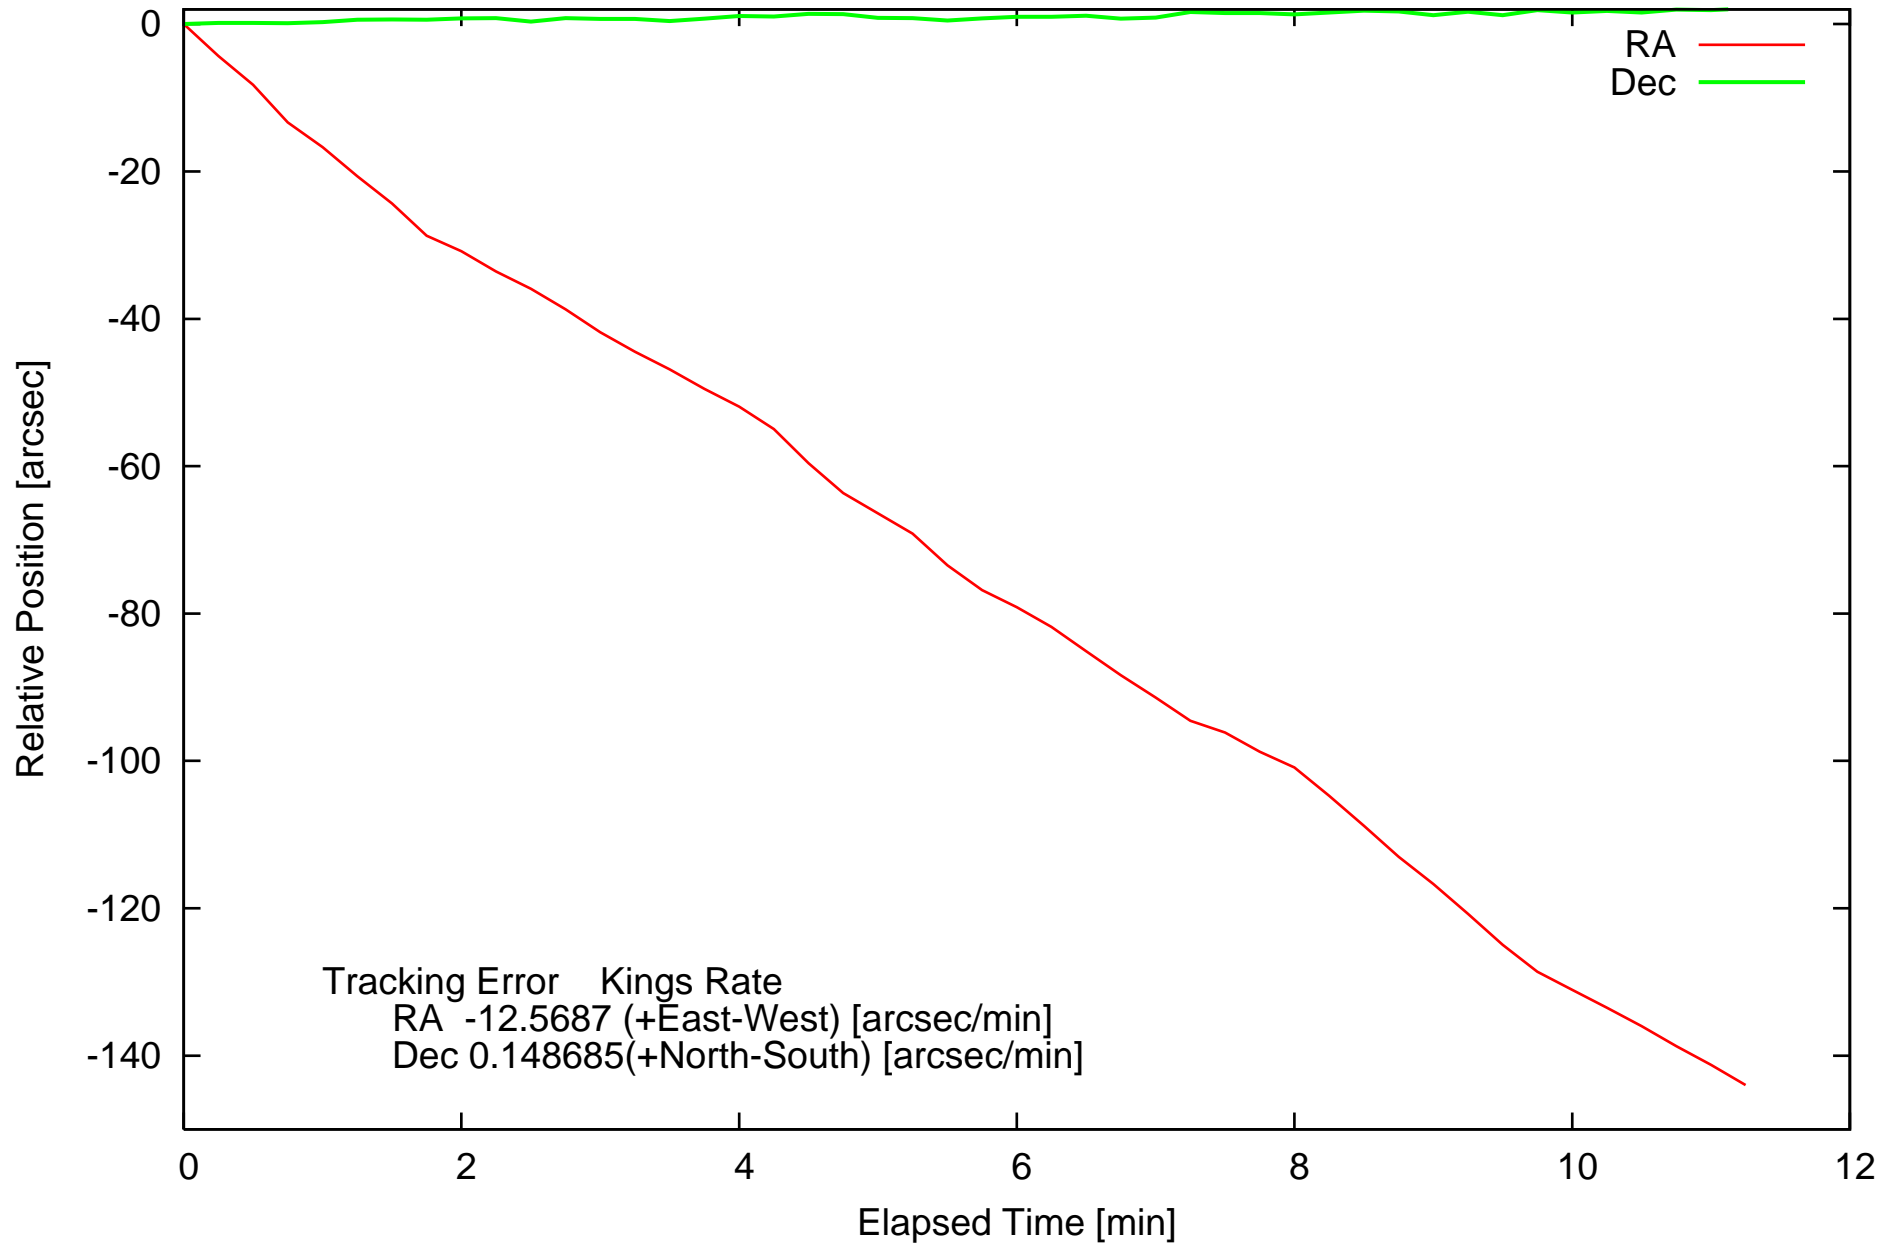

Periodic Motion 2008/10/16/17:17:50-17:42:35(UTC)

Periodic Motion (Tracking Error Cancelled) 2008/10/16/17:17:50-17:42:35(UTC)

Periodic Motion 2008/10/16/17:51:32-18:17:40(UTC)

Periodic Motion (Tracking Error Cancelled) 2008/10/16/17:51:32-18:17:40(UTC)

Periodic Motion 2008/10/16/18:33:12-18:59:06(UTC)

Periodic Motion (Tracking Error Cancelled) 2008/10/16/18:33:12-18:59:06(UTC)

Periodic Motion 2008-10-17T09:31:41(UTC)

Periodic Motion (Tracking Error Cancelled) 2008-10-17T09:31:41(UTC)

Periodic Motion 2008-10-17T09:48:02(UTC)

Periodic Motion (Tracking Error Cancelled) 2008-10-17T09:48:02(UTC)

Periodic Motion 2008-10-17T10:22:18(UTC)

Periodic Motion (Tracking Error Cancelled) 2008-10-17T10:22:18(UTC)

Periodic Motion 2008-10-17T10:03:12(UTC)

Periodic Motion (Tracking Error Cancelled) 2008-10-17T10:03:12(UTC)

Periodic Motion 2008-10-17T10:47:02(UTC)

Periodic Motion (Tracking Error Cancelled) 2008-10-17T10:47:02(UTC)