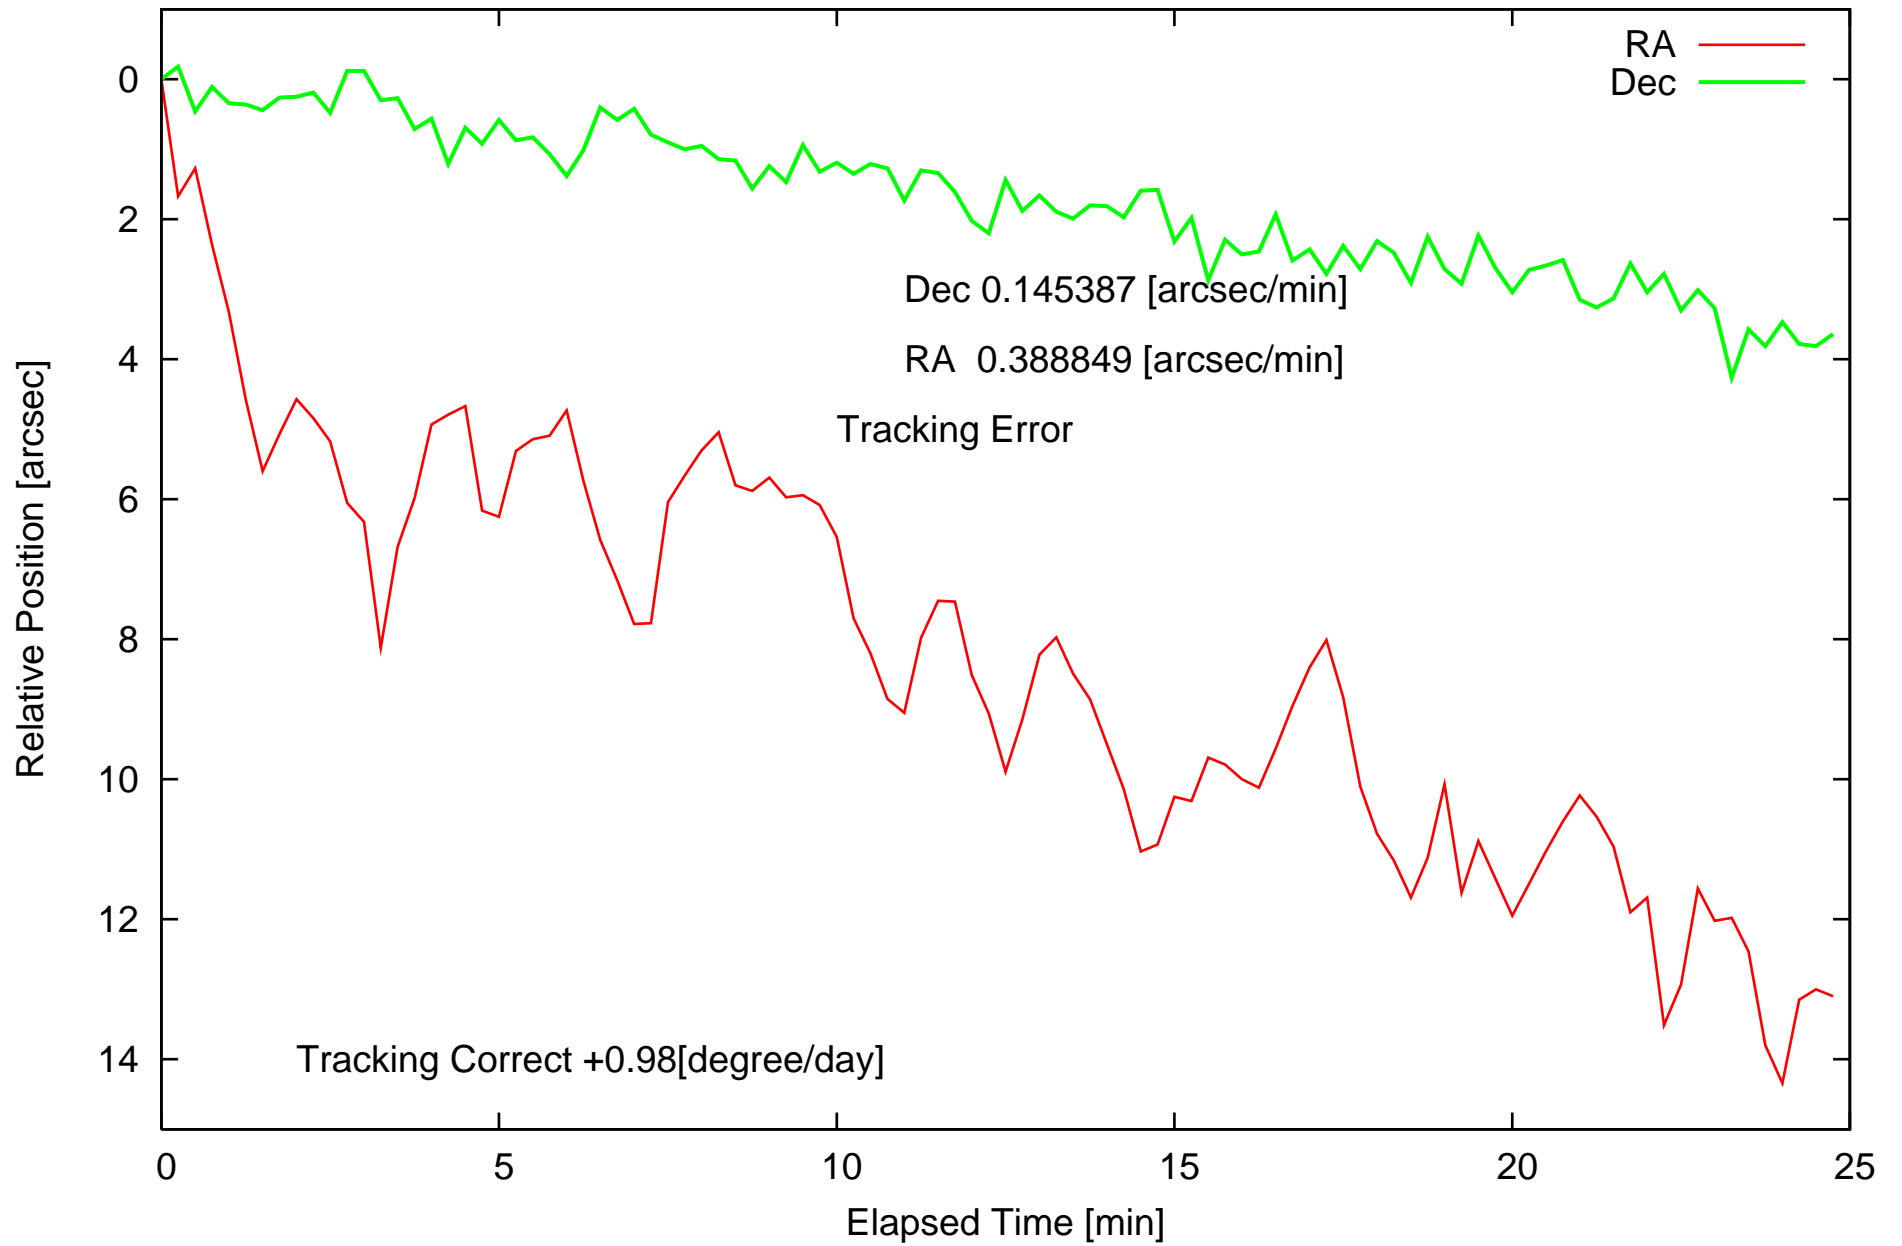

Periodic Motion 2008/10/15/16:33:52-16:58:37(UTC)

Periodic Motion (Tracking Error Cancelled) 2008/10/15/16:33:52-16:58:37(UTC)

Periodic Motion 2008/10/15/17:07:41-17:32:27(UTC)

Periodic Motion (Tracking Error Cancelled) 2008/10/15/17:07:41-17:32:27(UTC)

Periodic Motion 2008/10/16/17:17:50-17:42:35(UTC)

Periodic Motion (Tracking Error Cancelled) 2008/10/16/17:17:50-17:42:35(UTC)

Periodic Motion 2008/10/16/17:51:32-18:17:40(UTC)

Periodic Motion (Tracking Error Cancelled) 2008/10/16/17:51:32-18:17:40(UTC)

Periodic Motion 2008/10/16/18:33:12-18:59:06(UTC)

Periodic Motion (Tracking Error Cancelled) 2008/10/16/18:33:12-18:59:06(UTC)

Periodic Motion 2008-10-17T09:31:41(UTC)

Periodic Motion (Tracking Error Cancelled) 2008-10-17T09:31:41(UTC)

Periodic Motion 2008-10-17T09:48:02(UTC)

Periodic Motion (Tracking Error Cancelled) 2008-10-17T09:48:02(UTC)

Periodic Motion 2008-10-17T10:22:18(UTC)

Periodic Motion (Tracking Error Cancelled) 2008-10-17T10:22:18(UTC)