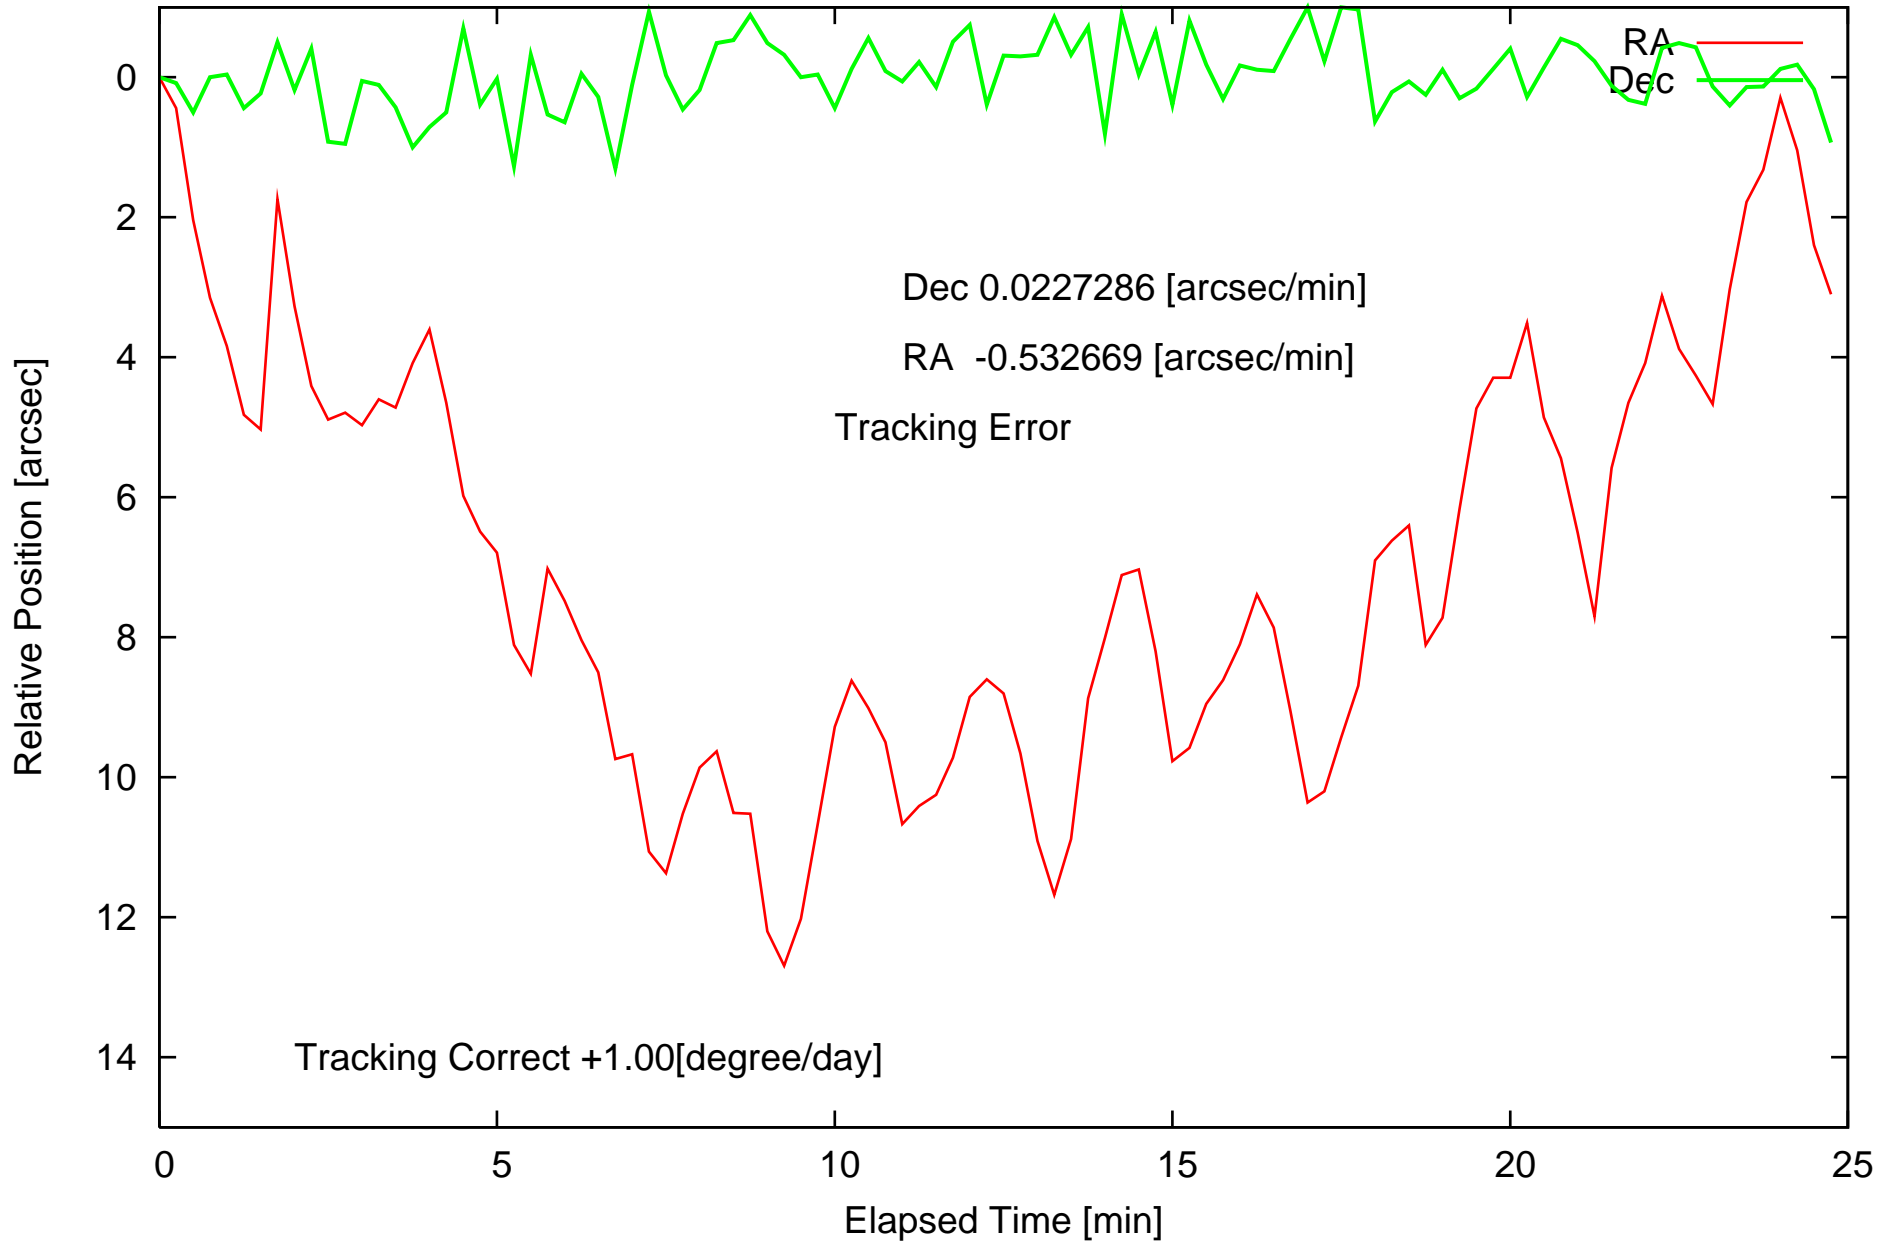

Periodic Motion 2008/10/15/16:33:52-16:58:37(UTC)

Periodic Motion (Tracking Error Cancelled) 2008/10/15/16:33:52-16:58:37(UTC)

Periodic Motion 2008/10/15/17:07:41-17:32:27(UTC)

Periodic Motion (Tracking Error Cancelled) 2008/10/15/17:07:41-17:32:27(UTC)

Periodic Motion 2008/10/16/17:17:50-17:42:35(UTC)

Periodic Motion (Tracking Error Cancelled) 2008/10/16/17:17:50-17:42:35(UTC)

Periodic Motion 2008/10/16/17:51:32-18:17:40(UTC)

Periodic Motion (Tracking Error Cancelled) 2008/10/16/17:51:32-18:17:40(UTC)

Periodic Motion 2008/10/16/18:33:12-18:59:06(UTC)

Periodic Motion (Tracking Error Cancelled) 2008/10/16/18:33:12-18:59:06(UTC)

Periodic Motion 2008-10-17T09:31:41(UTC)

Periodic Motion (Tracking Error Cancelled) 2008-10-17T09:31:41(UTC)

Periodic Motion 2008-10-17T09:48:02(UTC)

Periodic Motion (Tracking Error Cancelled) 2008-10-17T09:48:02(UTC)

Periodic Motion 2008-10-17T10:22:18(UTC)

Periodic Motion (Tracking Error Cancelled) 2008-10-17T10:22:18(UTC)