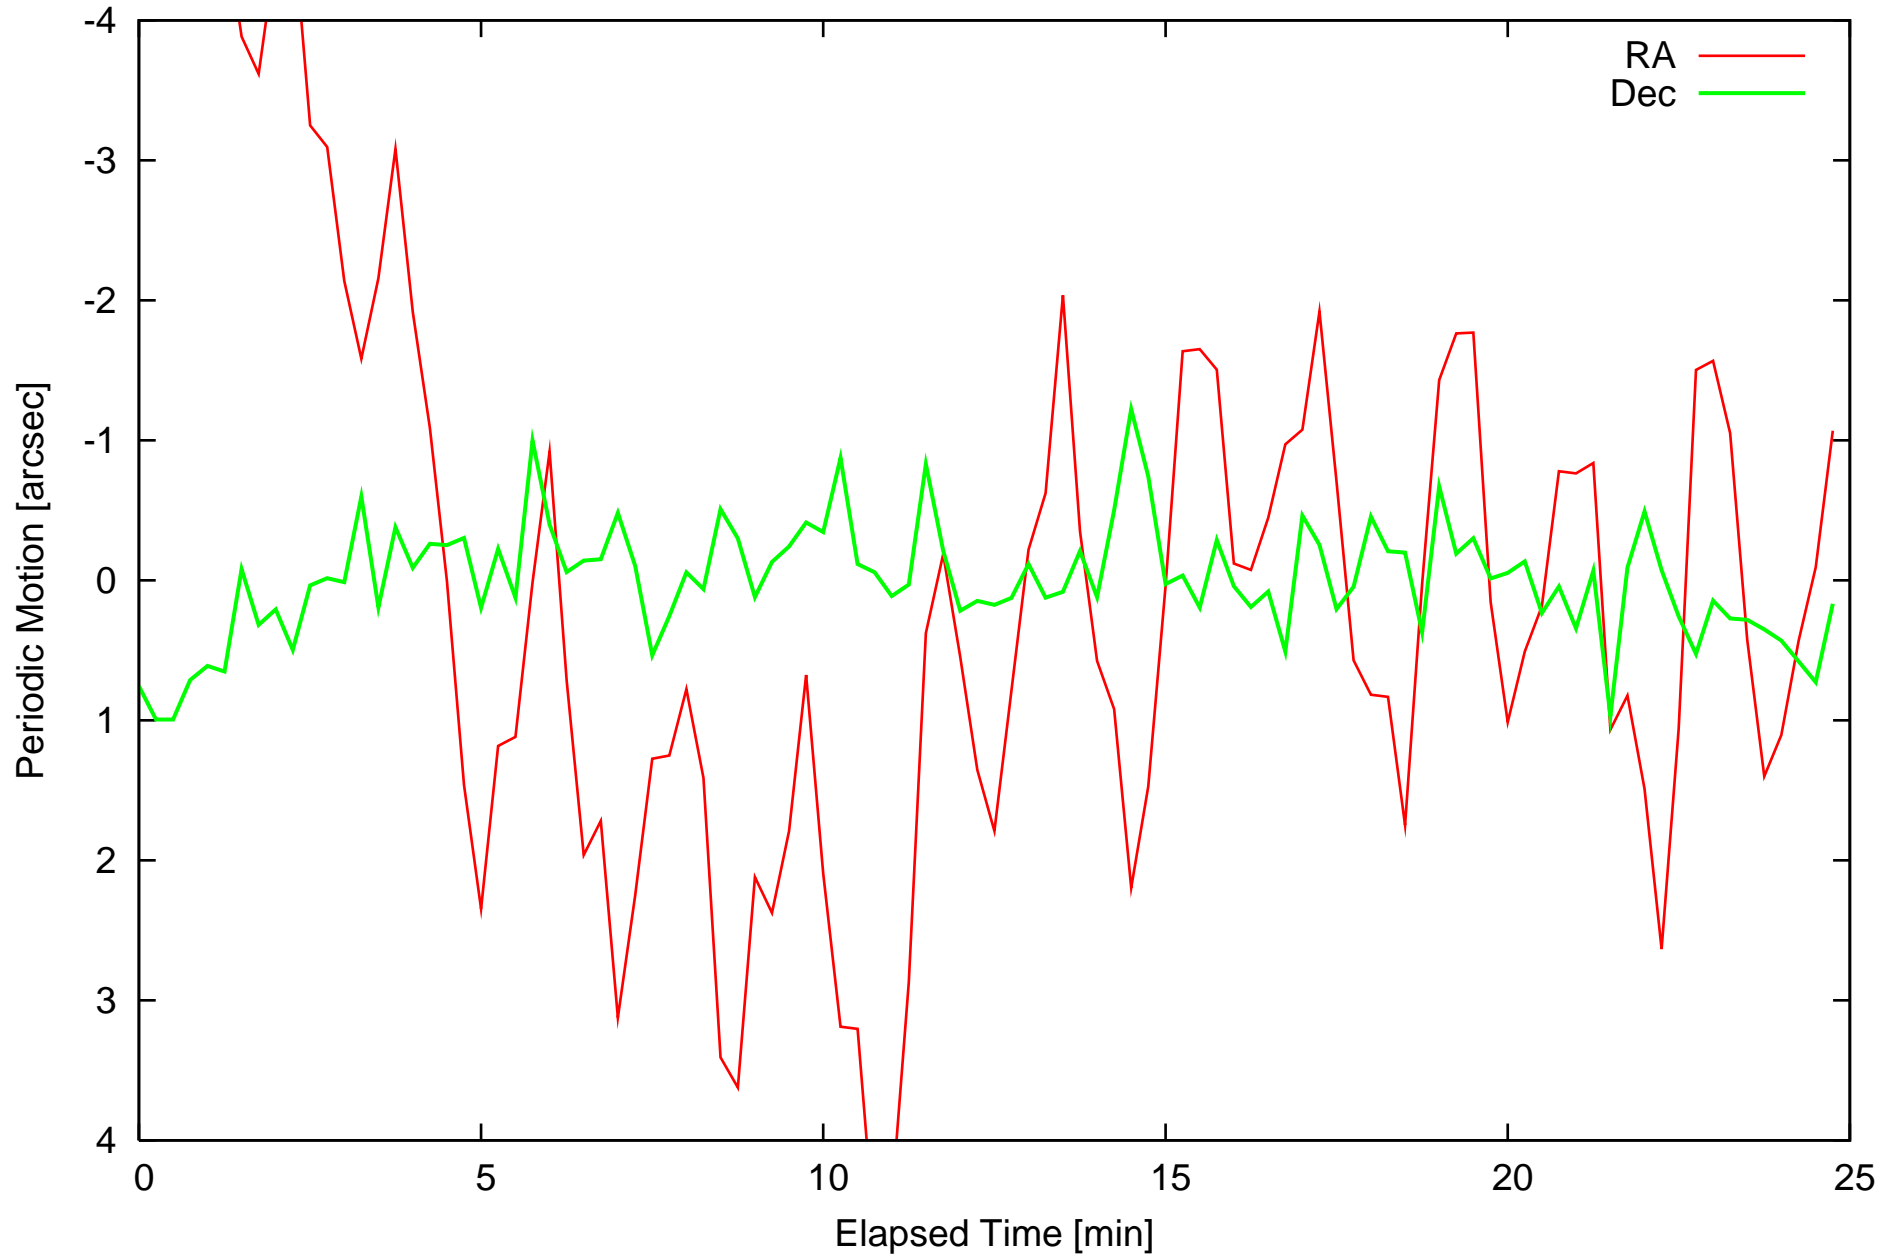

Periodic Motion 2008/10/15/16:33:52-16:58:37(UTC)

Periodic Motion (Tracking Error Cancelled) 2008/10/15/16:33:52-16:58:37(UTC)

Periodic Motion 2008/10/15/17:07:41-17:32:27(UTC)

Periodic Motion (Tracking Error Cancelled) 2008/10/15/17:07:41-17:32:27(UTC)

Periodic Motion 2008/10/16/17:17:50-17:42:35(UTC)

Periodic Motion (Tracking Error Cancelled) 2008/10/16/17:17:50-17:42:35(UTC)

Periodic Motion 2008/10/16/17:51:32-18:17:40(UTC)

Periodic Motion (Tracking Error Cancelled) 2008/10/16/17:51:32-18:17:40(UTC)

Periodic Motion 2008/10/16/18:33:12-18:59:06(UTC)

Periodic Motion (Tracking Error Cancelled) 2008/10/16/18:33:12-18:59:06(UTC)

Periodic Motion 2008-10-17T09:31:41(UTC)

Periodic Motion (Tracking Error Cancelled) 2008-10-17T09:31:41(UTC)

Periodic Motion 2008-10-17T09:48:02(UTC)

Periodic Motion (Tracking Error Cancelled) 2008-10-17T09:48:02(UTC)

Periodic Motion 2008-10-17T10:22:18(UTC)

Periodic Motion (Tracking Error Cancelled) 2008-10-17T10:22:18(UTC)