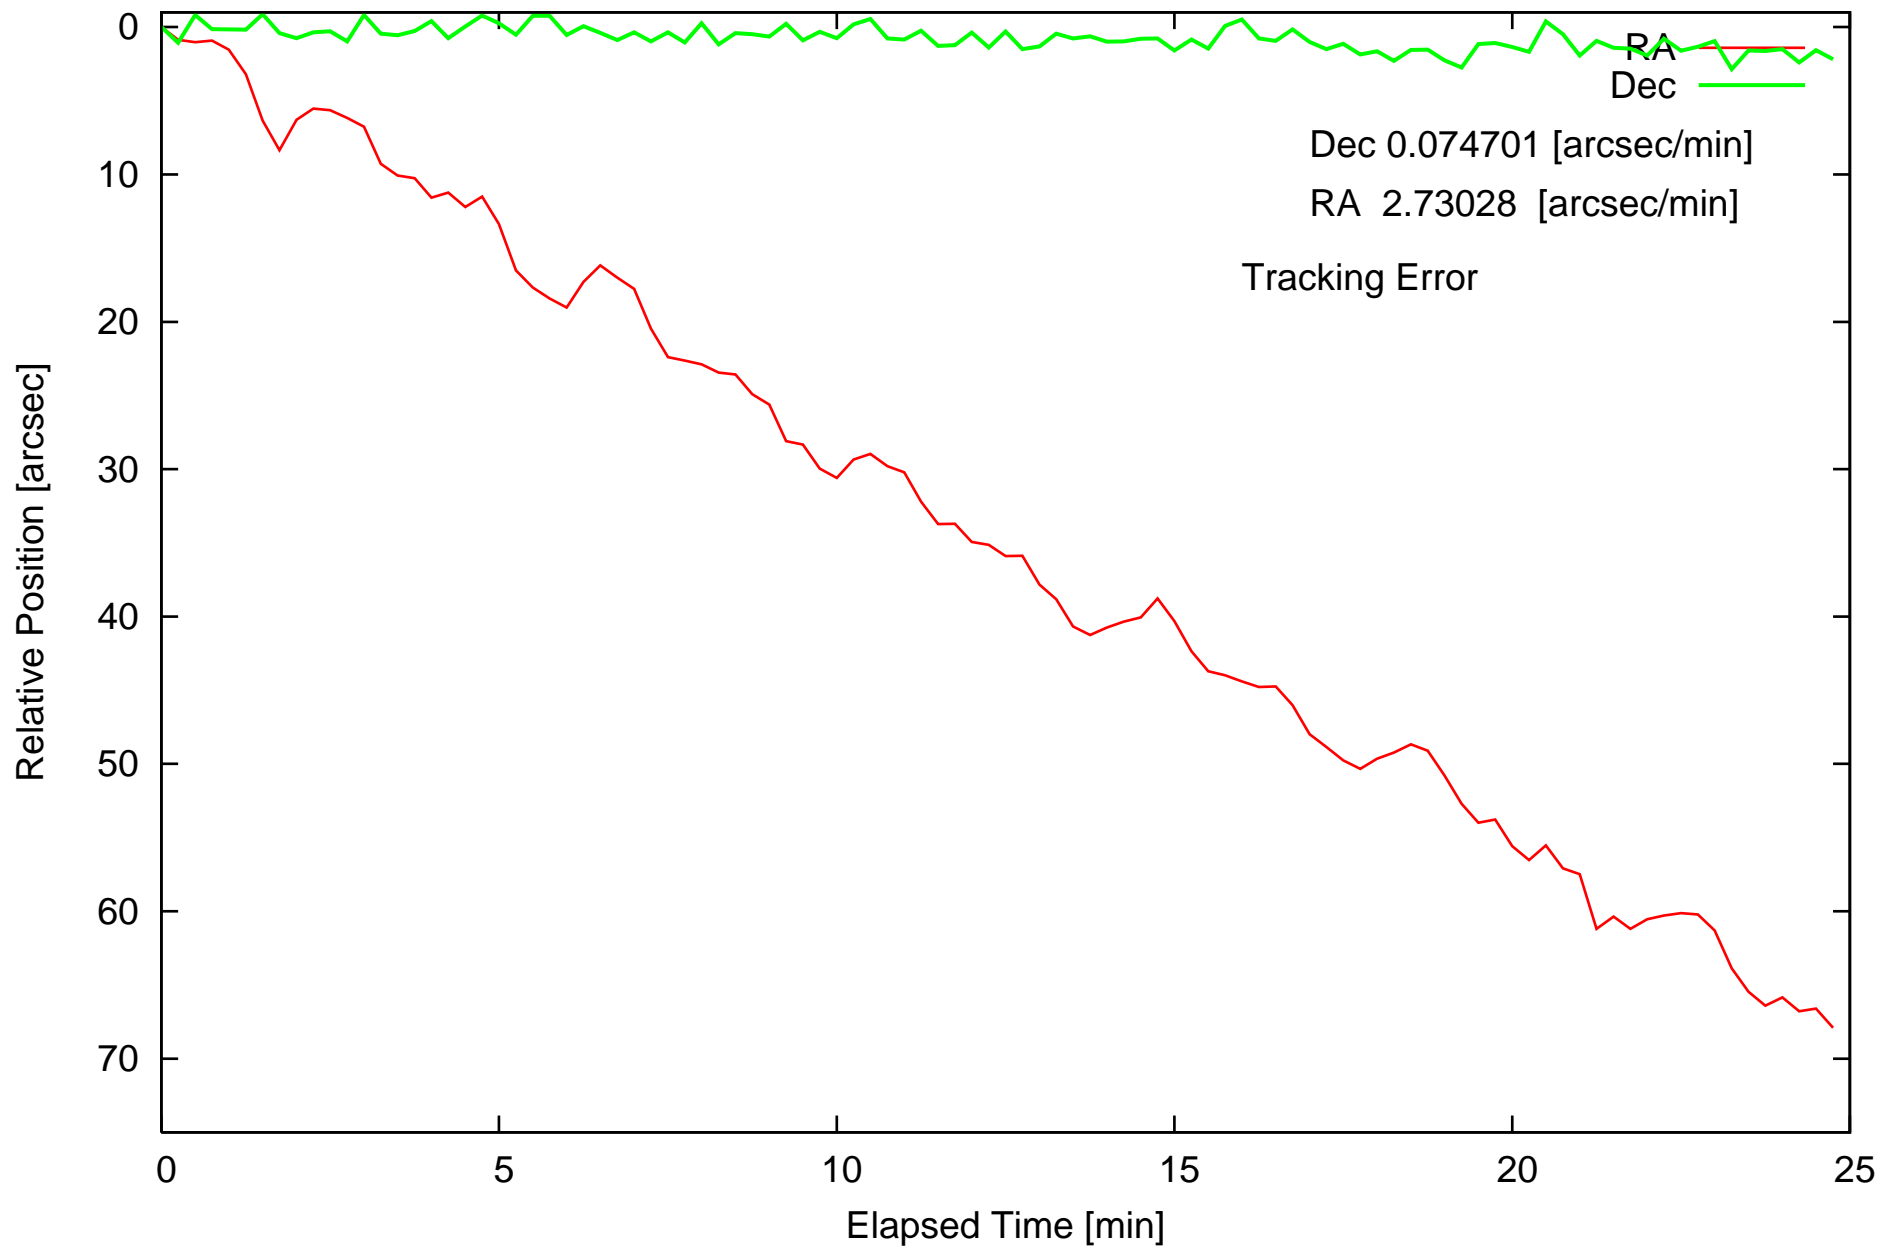

Periodic Motion 2008/10/15/16:33:52-16:58:37(UTC)

Periodic Motion (Tracking Error Cancelled) 2008/10/15/16:33:52-16:58:37(UTC)

Periodic Motion 2008/10/15/17:07:41-17:32:27(UTC)

Periodic Motion (Tracking Error Cancelled) 2008/10/15/17:07:41-17:32:27(UTC)

Periodic Motion 2008/10/16/17:17:50-17:42:35(UTC)

Periodic Motion (Tracking Error Cancelled) 2008/10/16/17:17:50-17:42:35(UTC)

Periodic Motion 2008/10/16/17:51:32-18:17:40(UTC)

Periodic Motion (Tracking Error Cancelled) 2008/10/16/17:51:32-18:17:40(UTC)

Periodic Motion 2008/10/16/18:33:12-18:59:06(UTC)

Periodic Motion (Tracking Error Cancelled) 2008/10/16/18:33:12-18:59:06(UTC)

Periodic Motion 2008-10-17T09:31:41(UTC)

Periodic Motion (Tracking Error Cancelled) 2008-10-17T09:31:41(UTC)

Periodic Motion 2008-10-17T09:48:02(UTC)

Periodic Motion (Tracking Error Cancelled) 2008-10-17T09:48:02(UTC)

Periodic Motion 2008-10-17T10:22:18(UTC)

Periodic Motion (Tracking Error Cancelled) 2008-10-17T10:22:18(UTC)