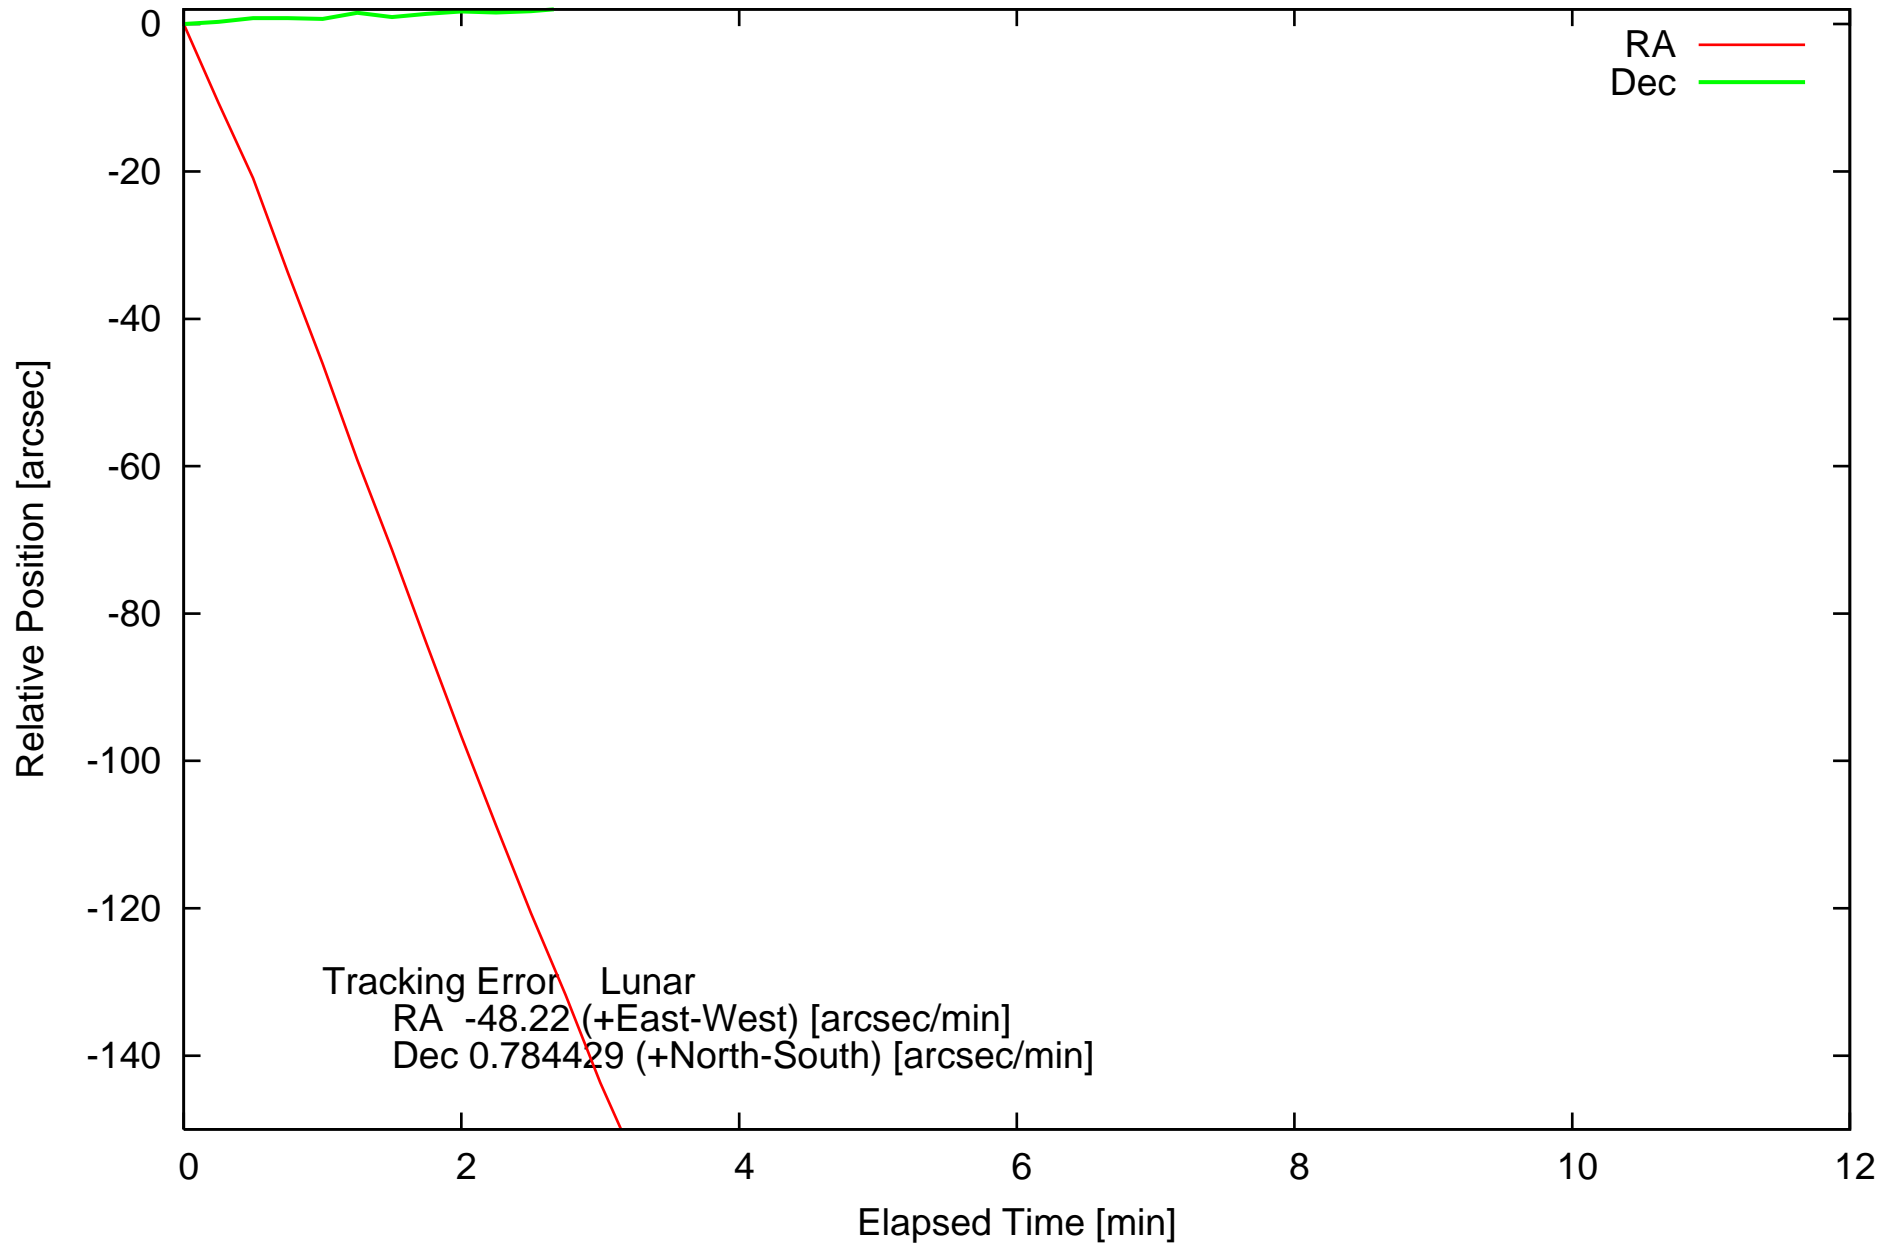

Periodic Motion 2008/10/16/17:17:50-17:42:35(UTC)

Periodic Motion (Tracking Error Cancelled) 2008/10/16/17:17:50-17:42:35(UTC)

Periodic Motion 2008/10/16/17:51:32-18:17:40(UTC)

Periodic Motion (Tracking Error Cancelled) 2008/10/16/17:51:32-18:17:40(UTC)

Periodic Motion 2008/10/16/18:33:12-18:59:06(UTC)

Periodic Motion (Tracking Error Cancelled) 2008/10/16/18:33:12-18:59:06(UTC)

Periodic Motion 2008-10-17T09:31:41(UTC)

Periodic Motion (Tracking Error Cancelled) 2008-10-17T09:31:41(UTC)

Periodic Motion 2008-10-17T09:48:02(UTC)

Periodic Motion (Tracking Error Cancelled) 2008-10-17T09:48:02(UTC)

Periodic Motion 2008-10-17T10:22:18(UTC)

Periodic Motion (Tracking Error Cancelled) 2008-10-17T10:22:18(UTC)

Periodic Motion 2008-10-17T10:03:12(UTC)

Periodic Motion (Tracking Error Cancelled) 2008-10-17T10:03:12(UTC)

Periodic Motion 2008-10-17T10:47:02(UTC)

Periodic Motion (Tracking Error Cancelled) 2008-10-17T10:47:02(UTC)