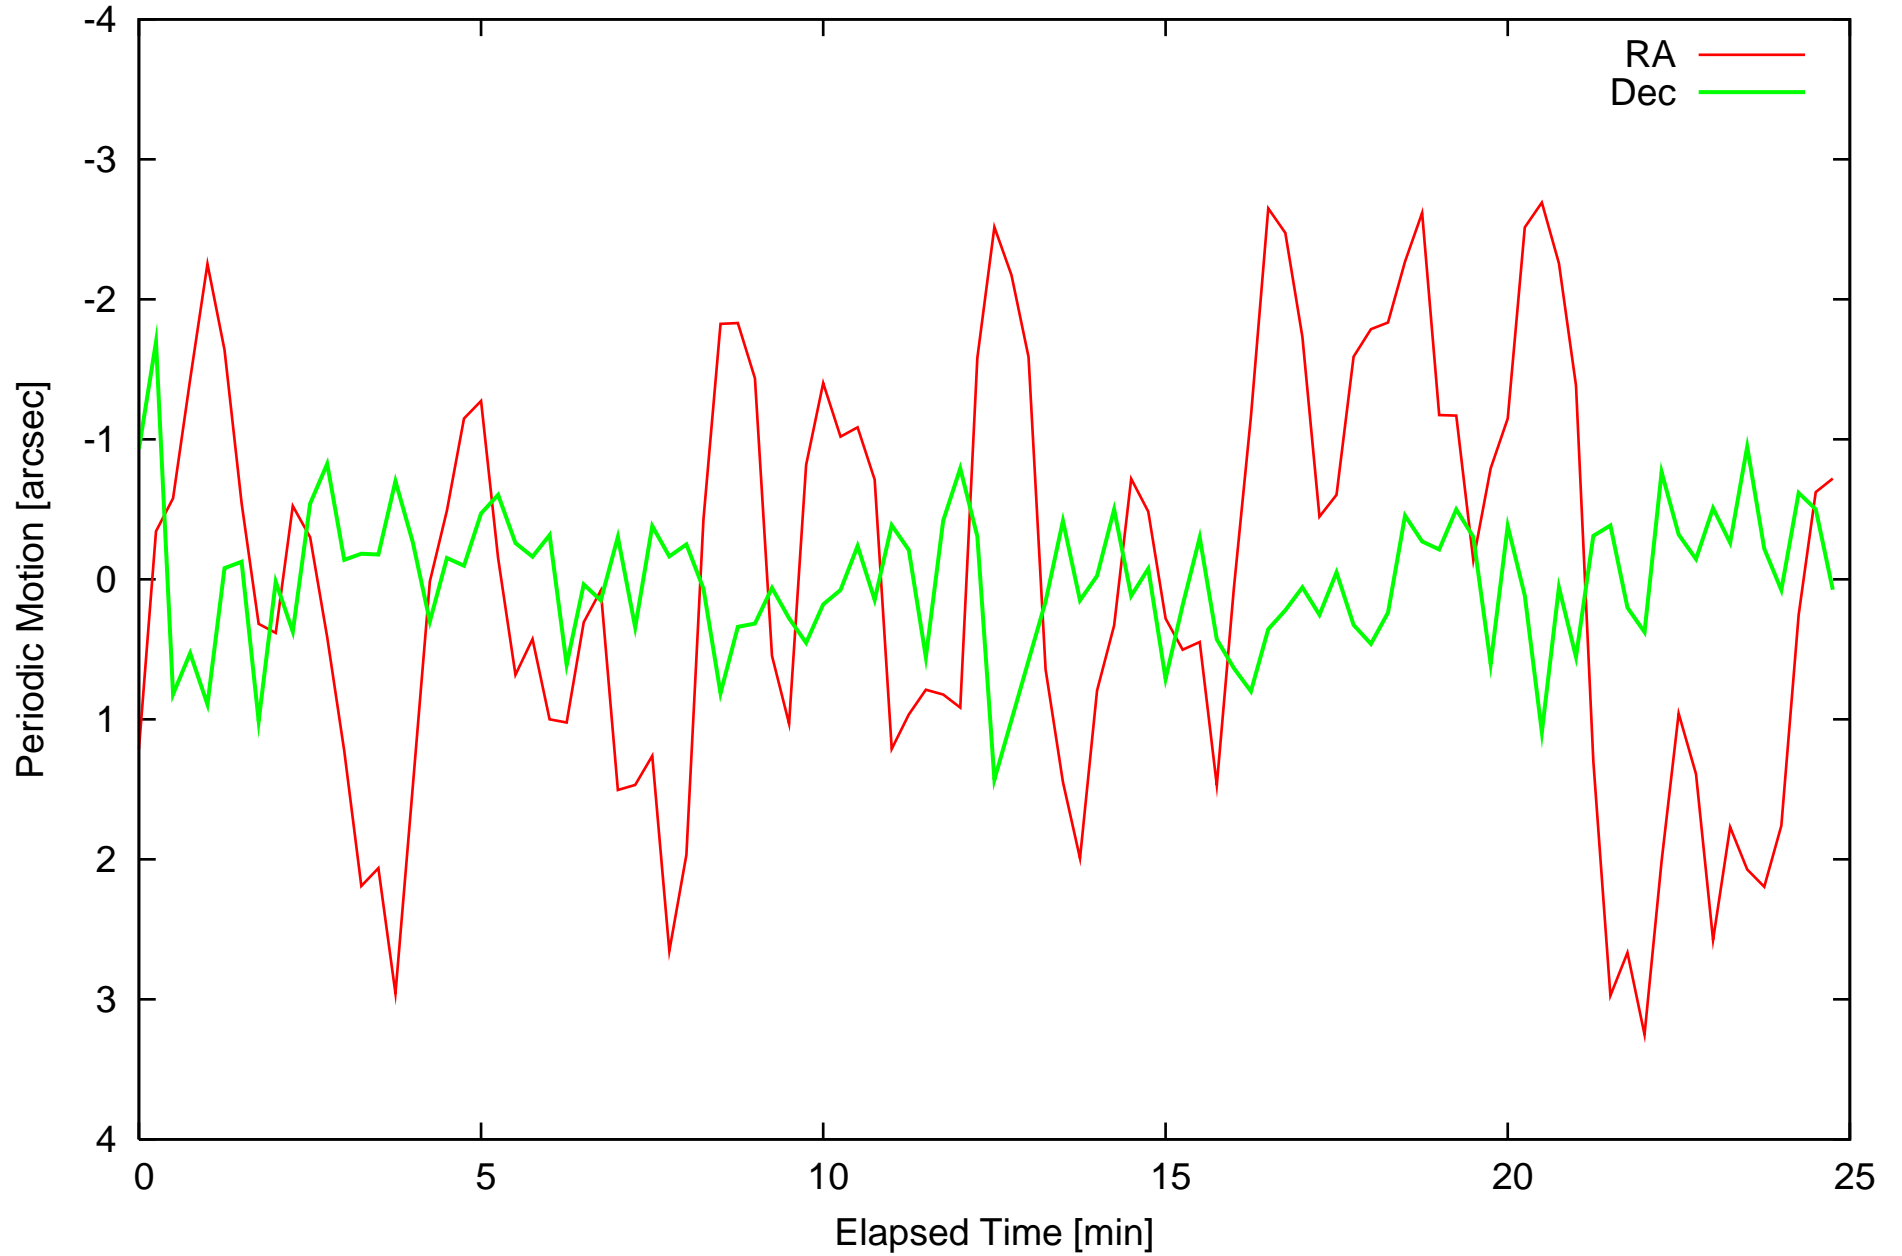

Periodic Motion 2008/10/15/16:33:52-16:58:37(UTC)

Periodic Motion (Tracking Error Cancelled) 2008/10/15/16:33:52-16:58:37(UTC)

Periodic Motion 2008/10/15/17:07:41-17:32:27(UTC)

Periodic Motion (Tracking Error Cancelled) 2008/10/15/17:07:41-17:32:27(UTC)

Periodic Motion 2008/10/16/17:17:50-17:42:35(UTC)

Periodic Motion (Tracking Error Cancelled) 2008/10/16/17:17:50-17:42:35(UTC)

Periodic Motion 2008/10/16/17:51:32-18:17:40(UTC)

Periodic Motion (Tracking Error Cancelled) 2008/10/16/17:51:32-18:17:40(UTC)

Periodic Motion 2008/10/16/18:33:12-18:59:06(UTC)

Periodic Motion (Tracking Error Cancelled) 2008/10/16/18:33:12-18:59:06(UTC)

Periodic Motion 2008-10-17T09:31:41(UTC)

Periodic Motion (Tracking Error Cancelled) 2008-10-17T09:31:41(UTC)

Periodic Motion 2008-10-17T09:48:02(UTC)

Periodic Motion (Tracking Error Cancelled) 2008-10-17T09:48:02(UTC)

Periodic Motion 2008-10-17T10:22:18(UTC)

Periodic Motion (Tracking Error Cancelled) 2008-10-17T10:22:18(UTC)