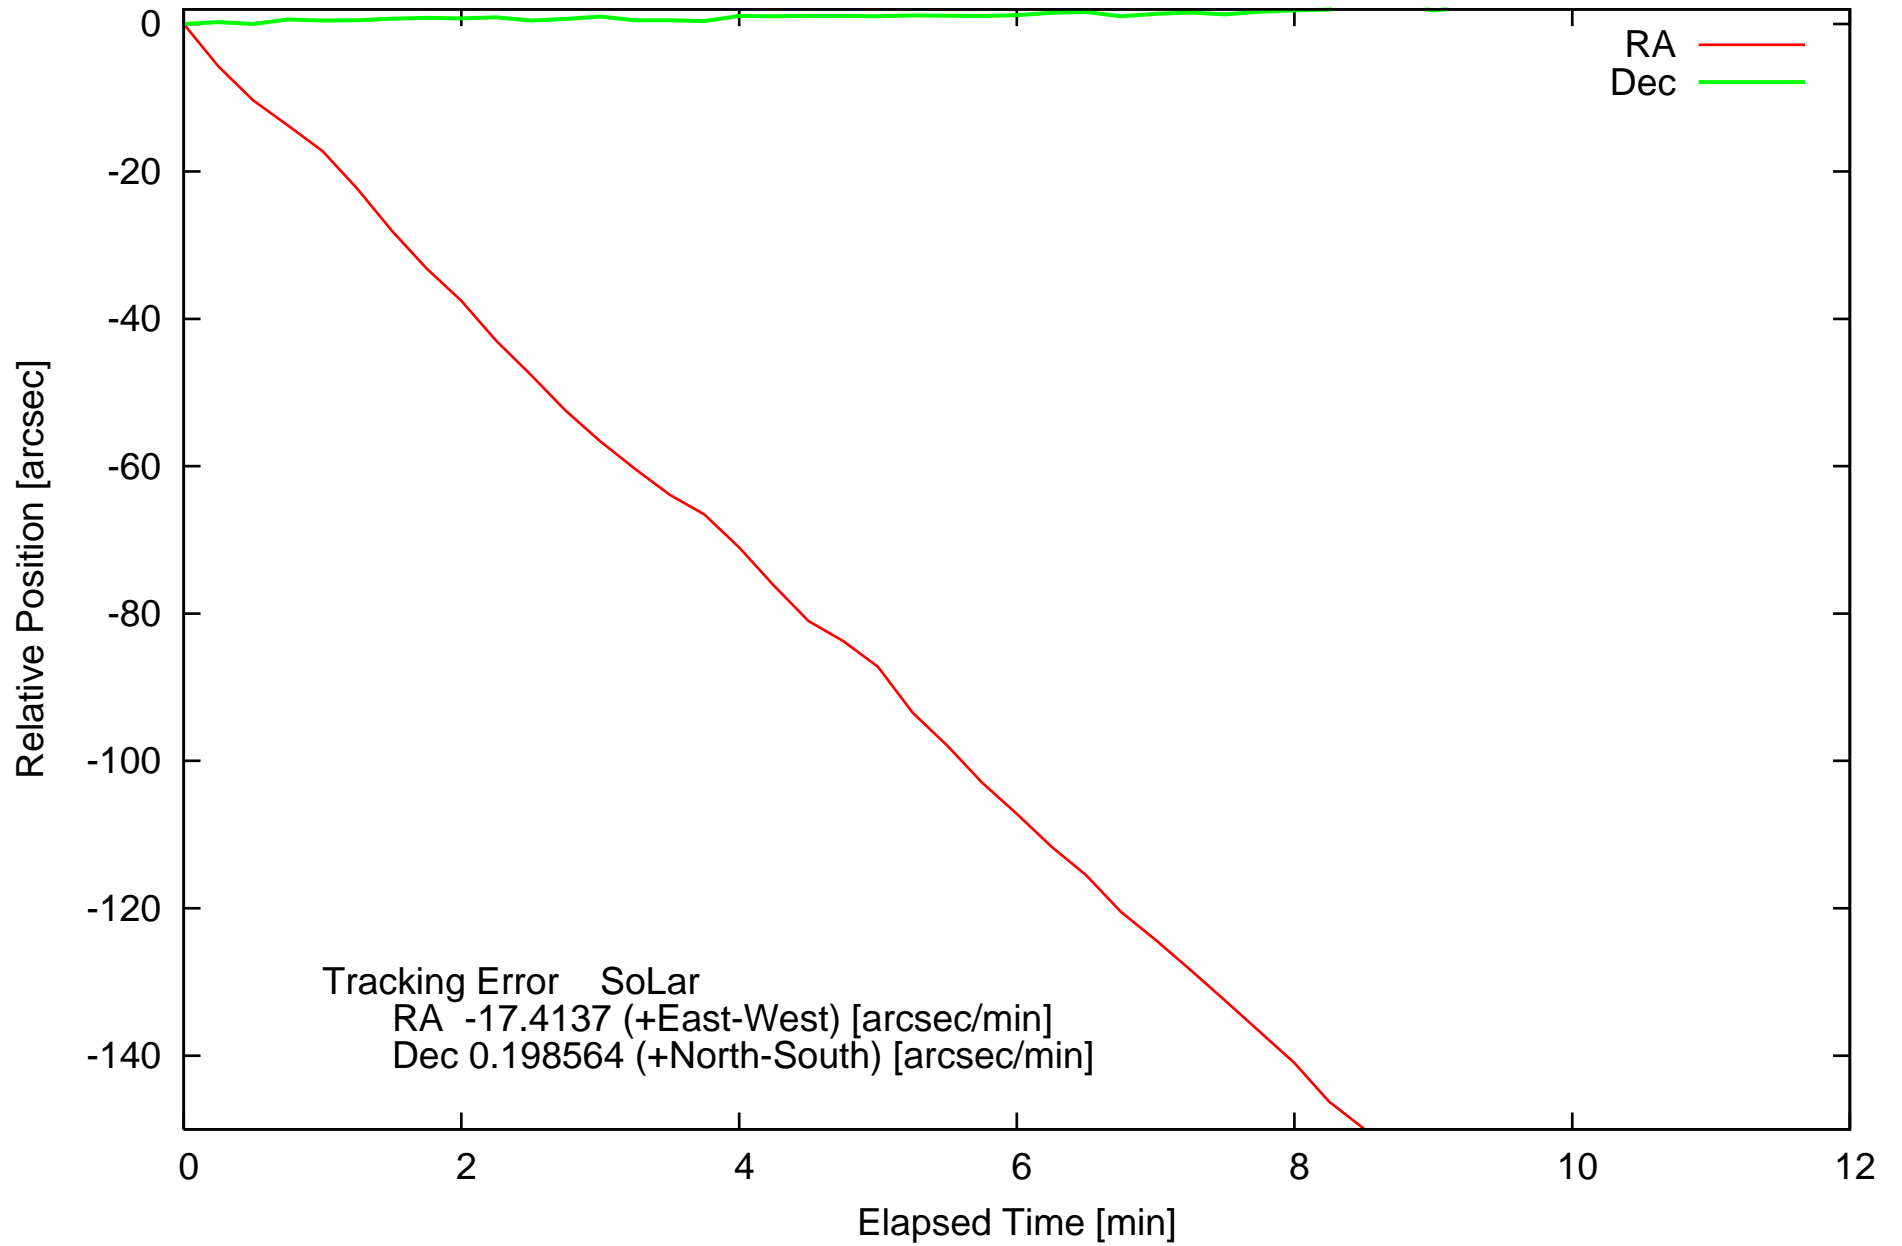

Periodic Motion 2008/10/16/17:17:50-17:42:35(UTC)

Periodic Motion (Tracking Error Cancelled) 2008/10/16/17:17:50-17:42:35(UTC)

Periodic Motion 2008/10/16/17:51:32-18:17:40(UTC)

Periodic Motion (Tracking Error Cancelled) 2008/10/16/17:51:32-18:17:40(UTC)

Periodic Motion 2008/10/16/18:33:12-18:59:06(UTC)

Periodic Motion (Tracking Error Cancelled) 2008/10/16/18:33:12-18:59:06(UTC)

Periodic Motion 2008-10-17T09:31:41(UTC)

Periodic Motion (Tracking Error Cancelled) 2008-10-17T09:31:41(UTC)

Periodic Motion 2008-10-17T09:48:02(UTC)

Periodic Motion (Tracking Error Cancelled) 2008-10-17T09:48:02(UTC)

Periodic Motion 2008-10-17T10:22:18(UTC)

Periodic Motion (Tracking Error Cancelled) 2008-10-17T10:22:18(UTC)

Periodic Motion 2008-10-17T10:03:12(UTC)

Periodic Motion (Tracking Error Cancelled) 2008-10-17T10:03:12(UTC)

Periodic Motion 2008-10-17T10:47:02(UTC)

Periodic Motion (Tracking Error Cancelled) 2008-10-17T10:47:02(UTC)