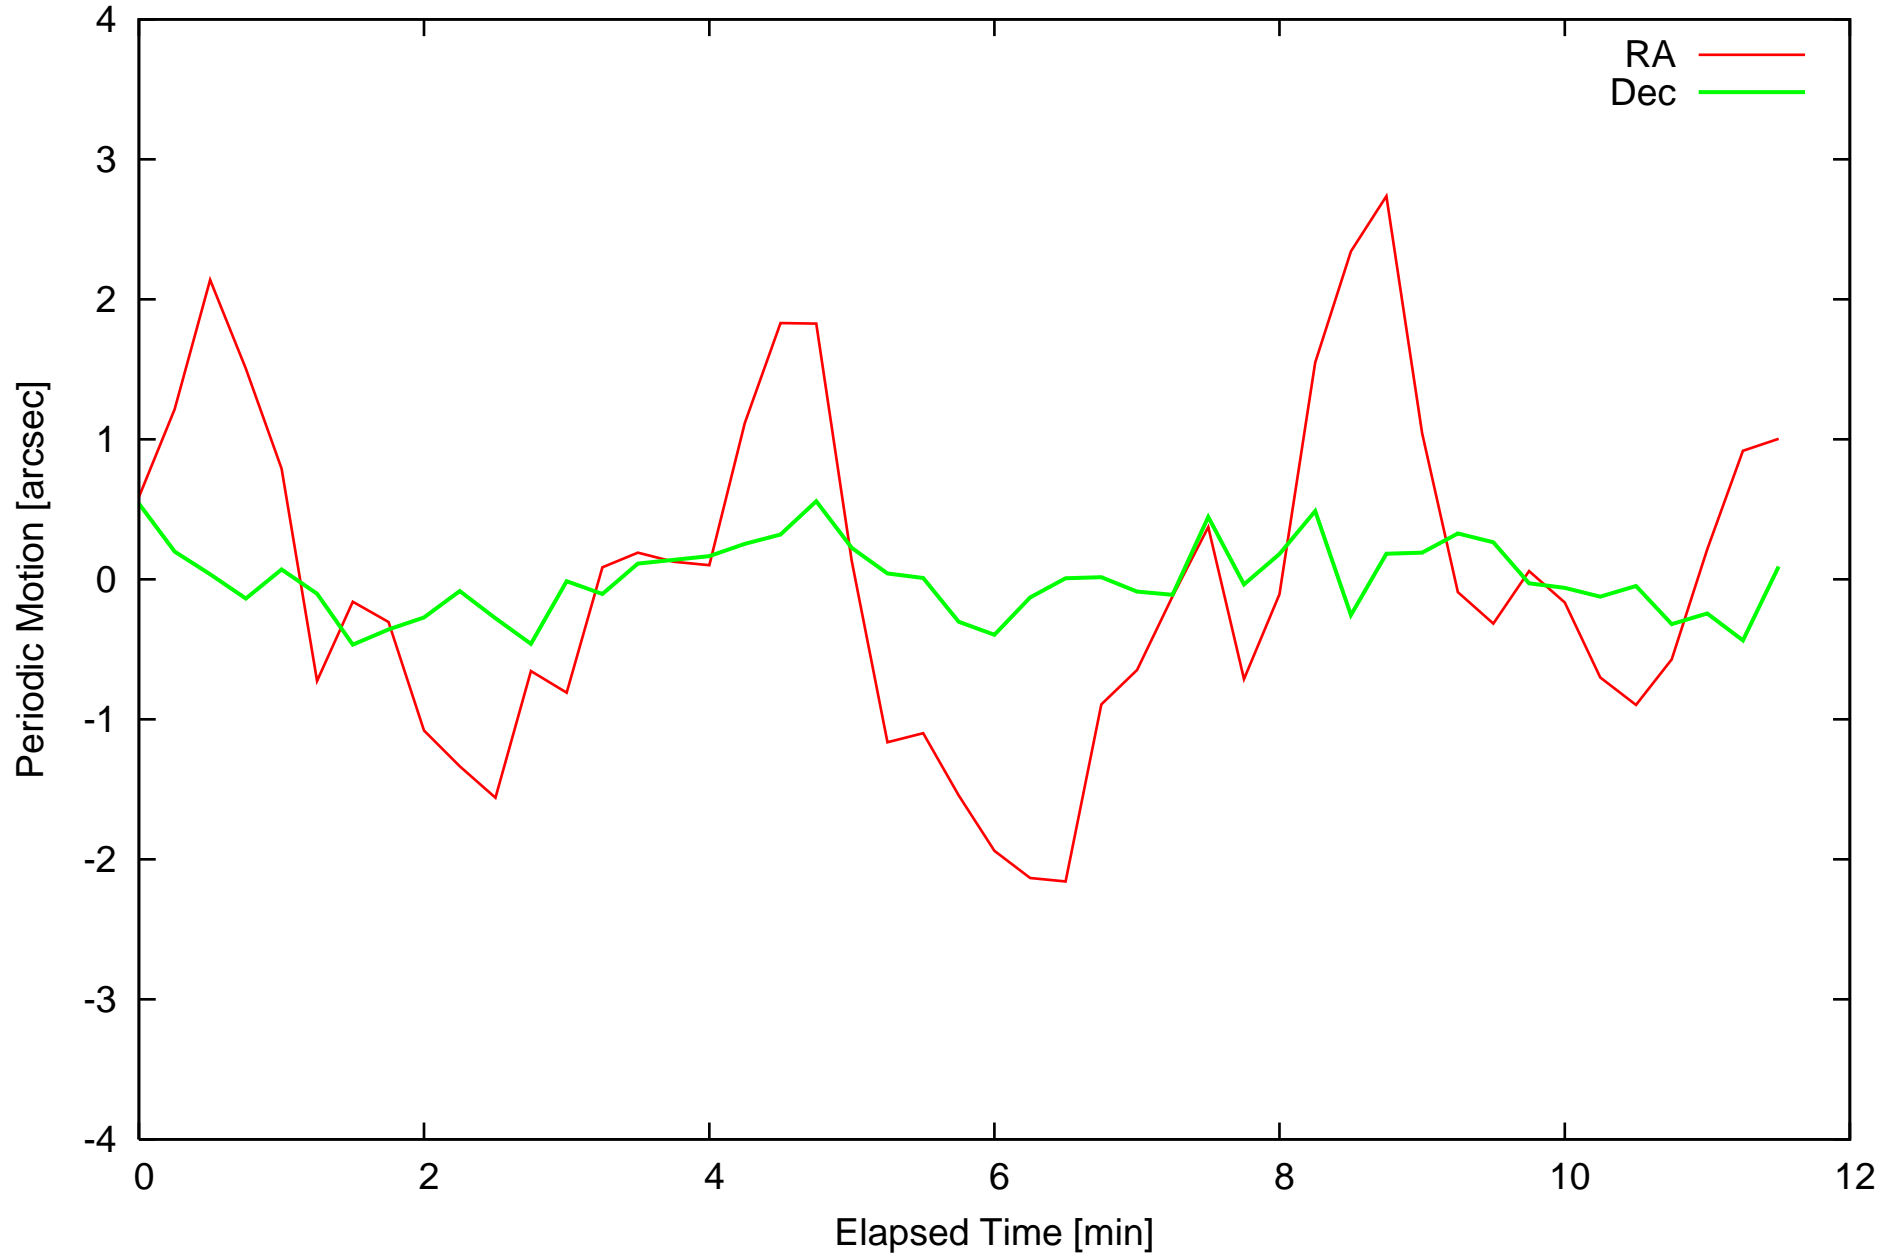

Periodic Motion 2008/10/16/17:17:50-17:42:35(UTC)

Periodic Motion (Tracking Error Cancelled) 2008/10/16/17:17:50-17:42:35(UTC)

Periodic Motion 2008/10/16/17:51:32-18:17:40(UTC)

Periodic Motion (Tracking Error Cancelled) 2008/10/16/17:51:32-18:17:40(UTC)

Periodic Motion 2008/10/16/18:33:12-18:59:06(UTC)

Periodic Motion (Tracking Error Cancelled) 2008/10/16/18:33:12-18:59:06(UTC)

Periodic Motion 2008-10-17T09:31:41(UTC)

Periodic Motion (Tracking Error Cancelled) 2008-10-17T09:31:41(UTC)

Periodic Motion 2008-10-17T09:48:02(UTC)

Periodic Motion (Tracking Error Cancelled) 2008-10-17T09:48:02(UTC)

Periodic Motion 2008-10-17T10:22:18(UTC)

Periodic Motion (Tracking Error Cancelled) 2008-10-17T10:22:18(UTC)

Periodic Motion 2008-10-17T10:03:12(UTC)

Periodic Motion (Tracking Error Cancelled) 2008-10-17T10:03:12(UTC)

Periodic Motion 2008-10-17T10:47:02(UTC)

Periodic Motion (Tracking Error Cancelled) 2008-10-17T10:47:02(UTC)