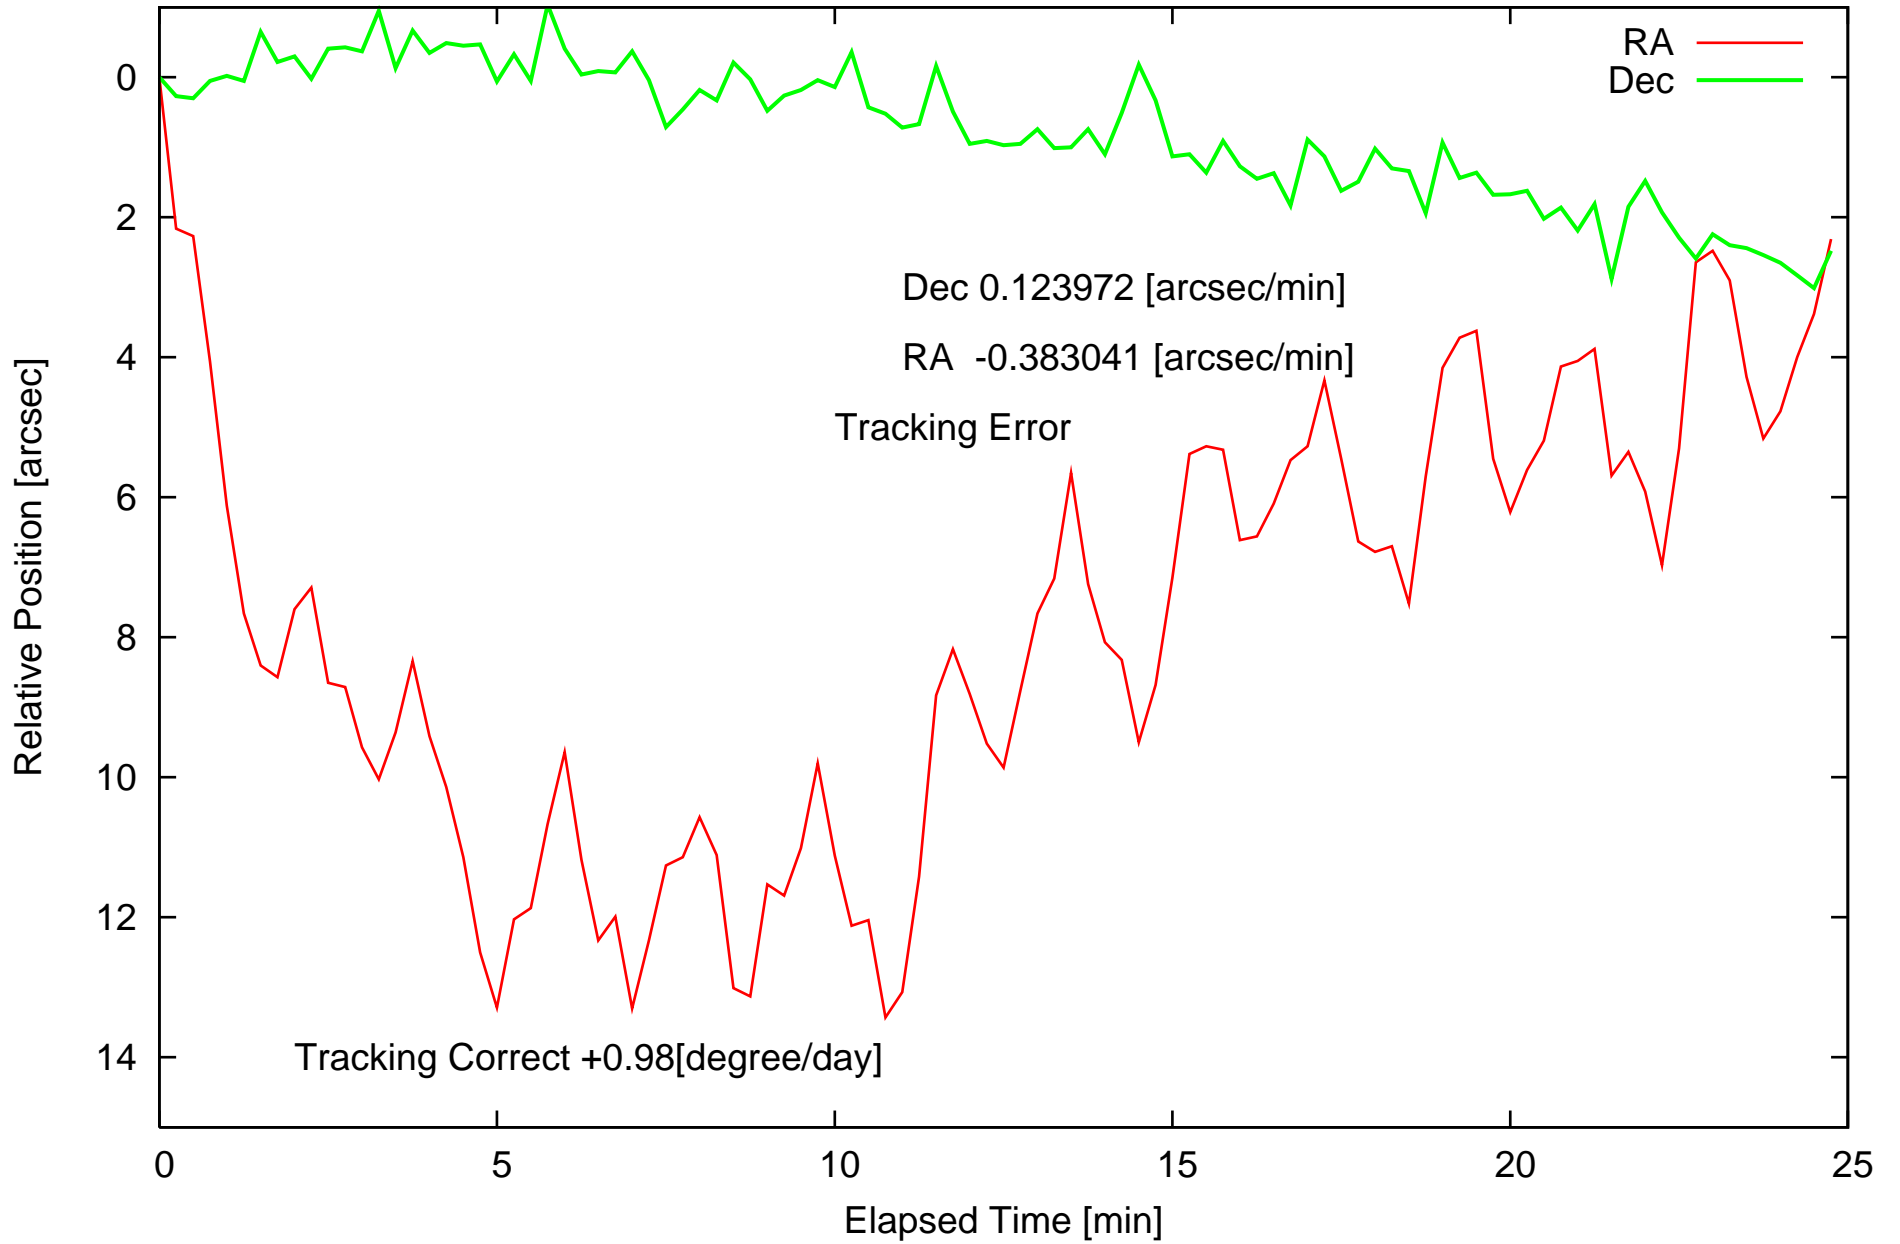

Periodic Motion 2008/10/15/16:33:52-16:58:37(UTC)

Periodic Motion (Tracking Error Cancelled) 2008/10/15/16:33:52-16:58:37(UTC)

Periodic Motion 2008/10/15/17:07:41-17:32:27(UTC)

Periodic Motion (Tracking Error Cancelled) 2008/10/15/17:07:41-17:32:27(UTC)

Periodic Motion 2008/10/16/17:17:50-17:42:35(UTC)

Periodic Motion (Tracking Error Cancelled) 2008/10/16/17:17:50-17:42:35(UTC)

Periodic Motion 2008/10/16/17:51:32-18:17:40(UTC)

Periodic Motion (Tracking Error Cancelled) 2008/10/16/17:51:32-18:17:40(UTC)

Periodic Motion 2008/10/16/18:33:12-18:59:06(UTC)

Periodic Motion (Tracking Error Cancelled) 2008/10/16/18:33:12-18:59:06(UTC)

Periodic Motion 2008-10-17T09:31:41(UTC)

Periodic Motion (Tracking Error Cancelled) 2008-10-17T09:31:41(UTC)

Periodic Motion 2008-10-17T09:48:02(UTC)

Periodic Motion (Tracking Error Cancelled) 2008-10-17T09:48:02(UTC)

Periodic Motion 2008-10-17T10:22:18(UTC)

Periodic Motion (Tracking Error Cancelled) 2008-10-17T10:22:18(UTC)