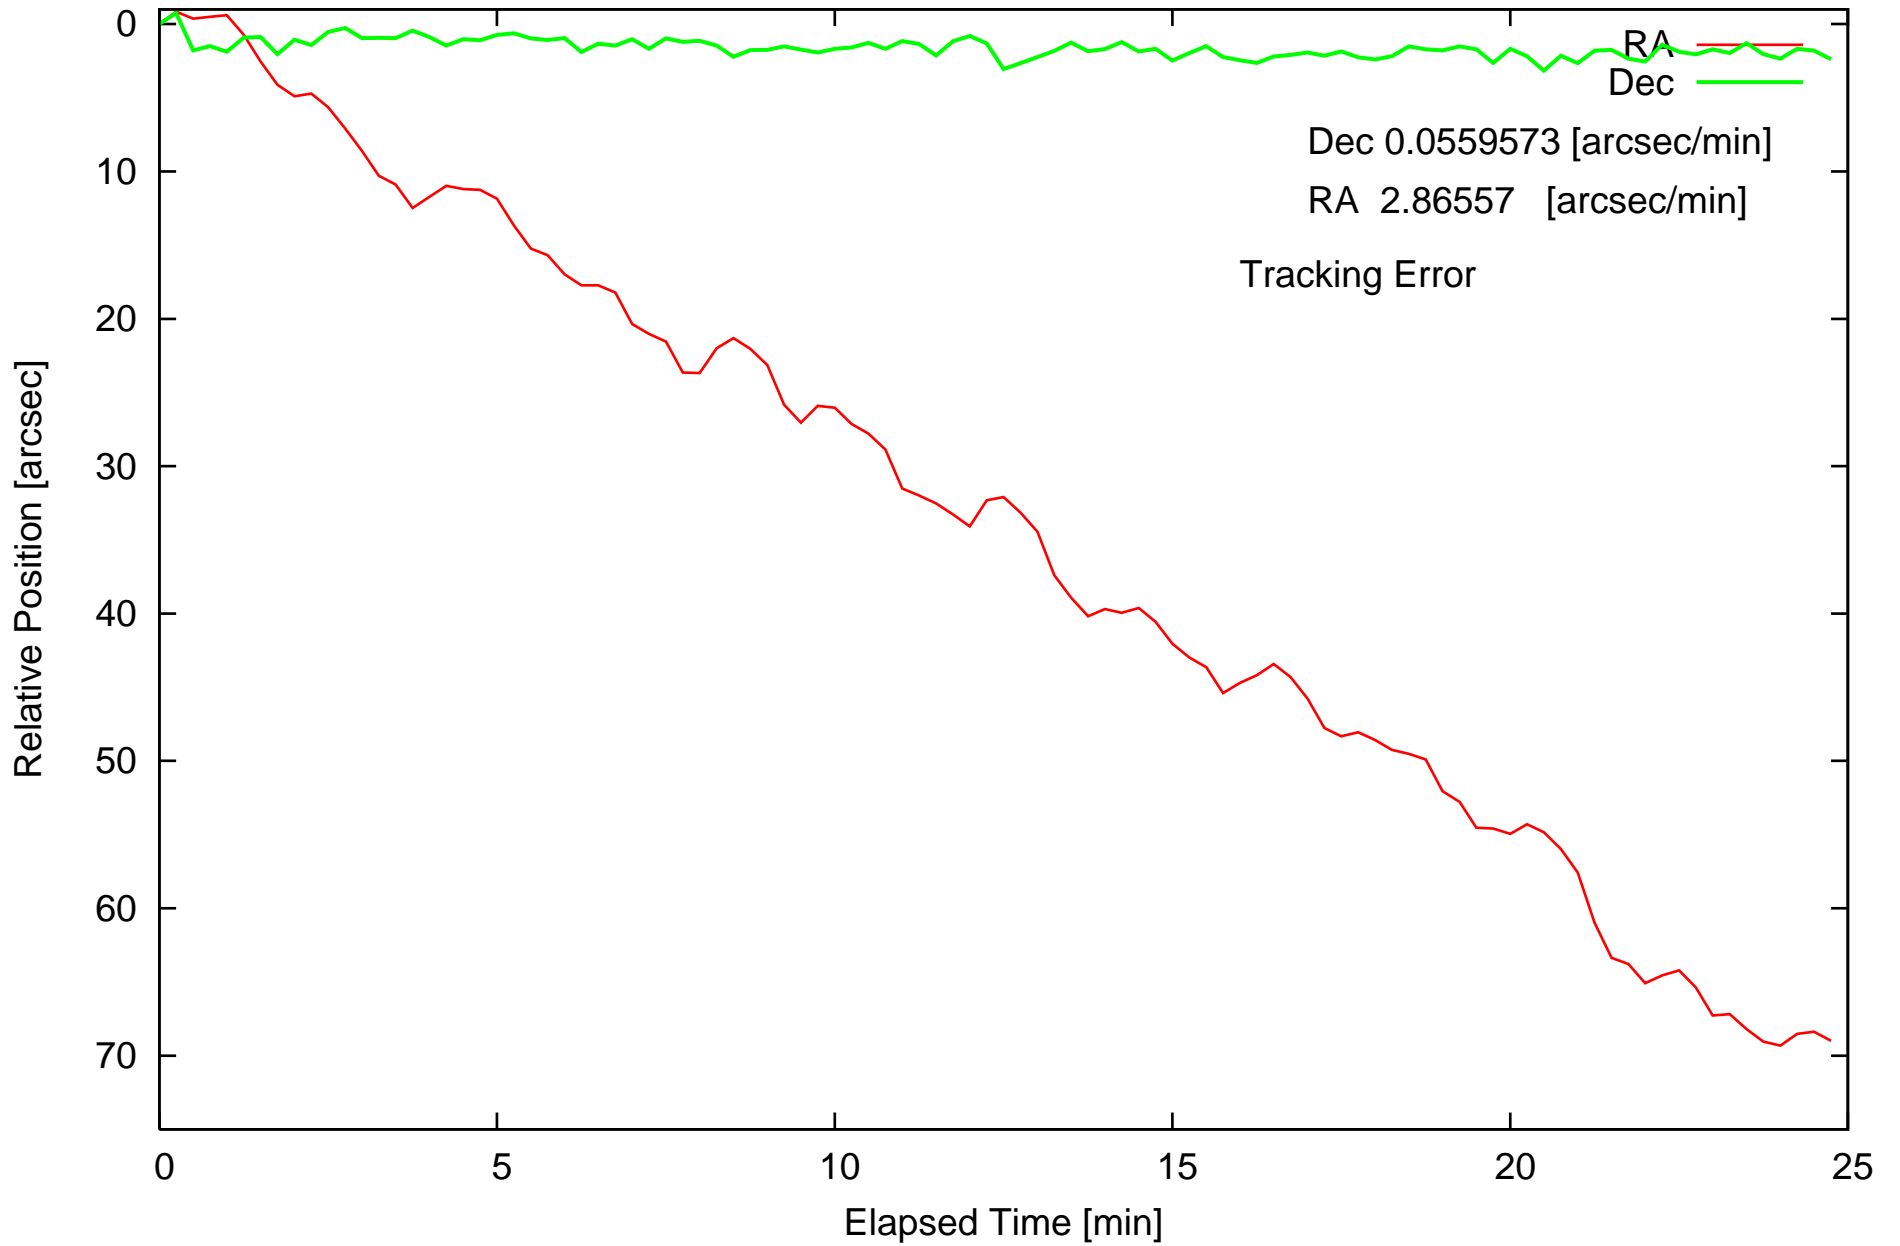

Periodic Motion 2008/10/15/16:33:52-16:58:37(UTC)

Periodic Motion (Tracking Error Cancelled) 2008/10/15/16:33:52-16:58:37(UTC)

Periodic Motion 2008/10/15/17:07:41-17:32:27(UTC)

Periodic Motion (Tracking Error Cancelled) 2008/10/15/17:07:41-17:32:27(UTC)

Periodic Motion 2008/10/16/17:17:50-17:42:35(UTC)

Periodic Motion (Tracking Error Cancelled) 2008/10/16/17:17:50-17:42:35(UTC)

Periodic Motion 2008/10/16/17:51:32-18:17:40(UTC)

Periodic Motion (Tracking Error Cancelled) 2008/10/16/17:51:32-18:17:40(UTC)

Periodic Motion 2008/10/16/18:33:12-18:59:06(UTC)

Periodic Motion (Tracking Error Cancelled) 2008/10/16/18:33:12-18:59:06(UTC)

Periodic Motion 2008-10-17T09:31:41(UTC)

Periodic Motion (Tracking Error Cancelled) 2008-10-17T09:31:41(UTC)

Periodic Motion 2008-10-17T09:48:02(UTC)

Periodic Motion (Tracking Error Cancelled) 2008-10-17T09:48:02(UTC)

Periodic Motion 2008-10-17T10:22:18(UTC)

Periodic Motion (Tracking Error Cancelled) 2008-10-17T10:22:18(UTC)