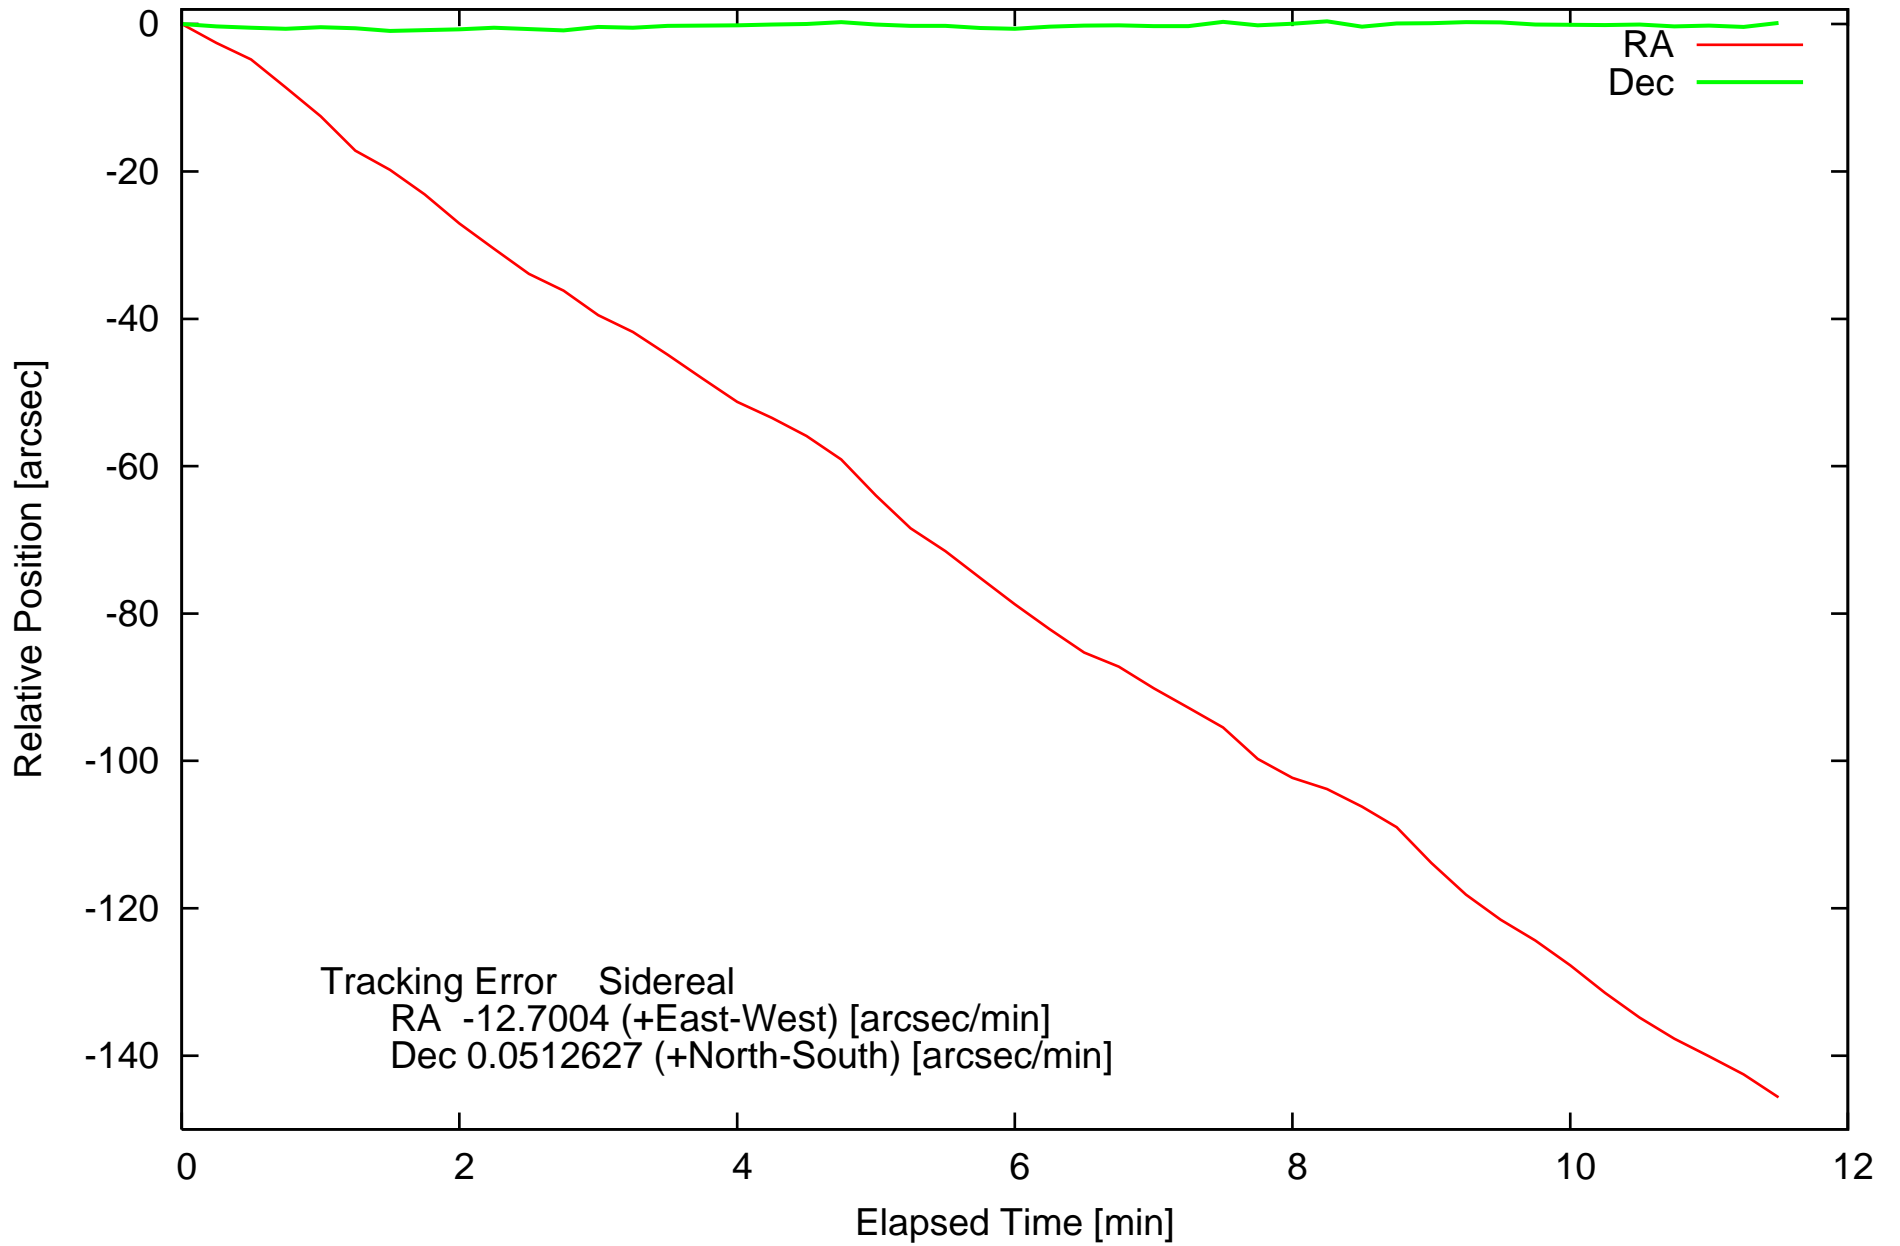

Periodic Motion 2008/10/15/16:33:52-16:58:37(UTC)

Periodic Motion (Tracking Error Cancelled) 2008/10/15/16:33:52-16:58:37(UTC)

Periodic Motion 2008/10/15/17:07:41-17:32:27(UTC)

Periodic Motion (Tracking Error Cancelled) 2008/10/15/17:07:41-17:32:27(UTC)

Periodic Motion 2008/10/16/17:17:50-17:42:35(UTC)

Periodic Motion (Tracking Error Cancelled) 2008/10/16/17:17:50-17:42:35(UTC)

Periodic Motion 2008/10/16/17:51:32-18:17:40(UTC)

Periodic Motion (Tracking Error Cancelled) 2008/10/16/17:51:32-18:17:40(UTC)

Periodic Motion 2008/10/16/18:33:12-18:59:06(UTC)

Periodic Motion (Tracking Error Cancelled) 2008/10/16/18:33:12-18:59:06(UTC)

Periodic Motion 2008-10-17T09:31:41(UTC)

Periodic Motion (Tracking Error Cancelled) 2008-10-17T09:31:41(UTC)

Periodic Motion 2008-10-17T09:48:02(UTC)

Periodic Motion (Tracking Error Cancelled) 2008-10-17T09:48:02(UTC)

Periodic Motion 2008-10-17T10:22:18(UTC)

Periodic Motion (Tracking Error Cancelled) 2008-10-17T10:22:18(UTC)