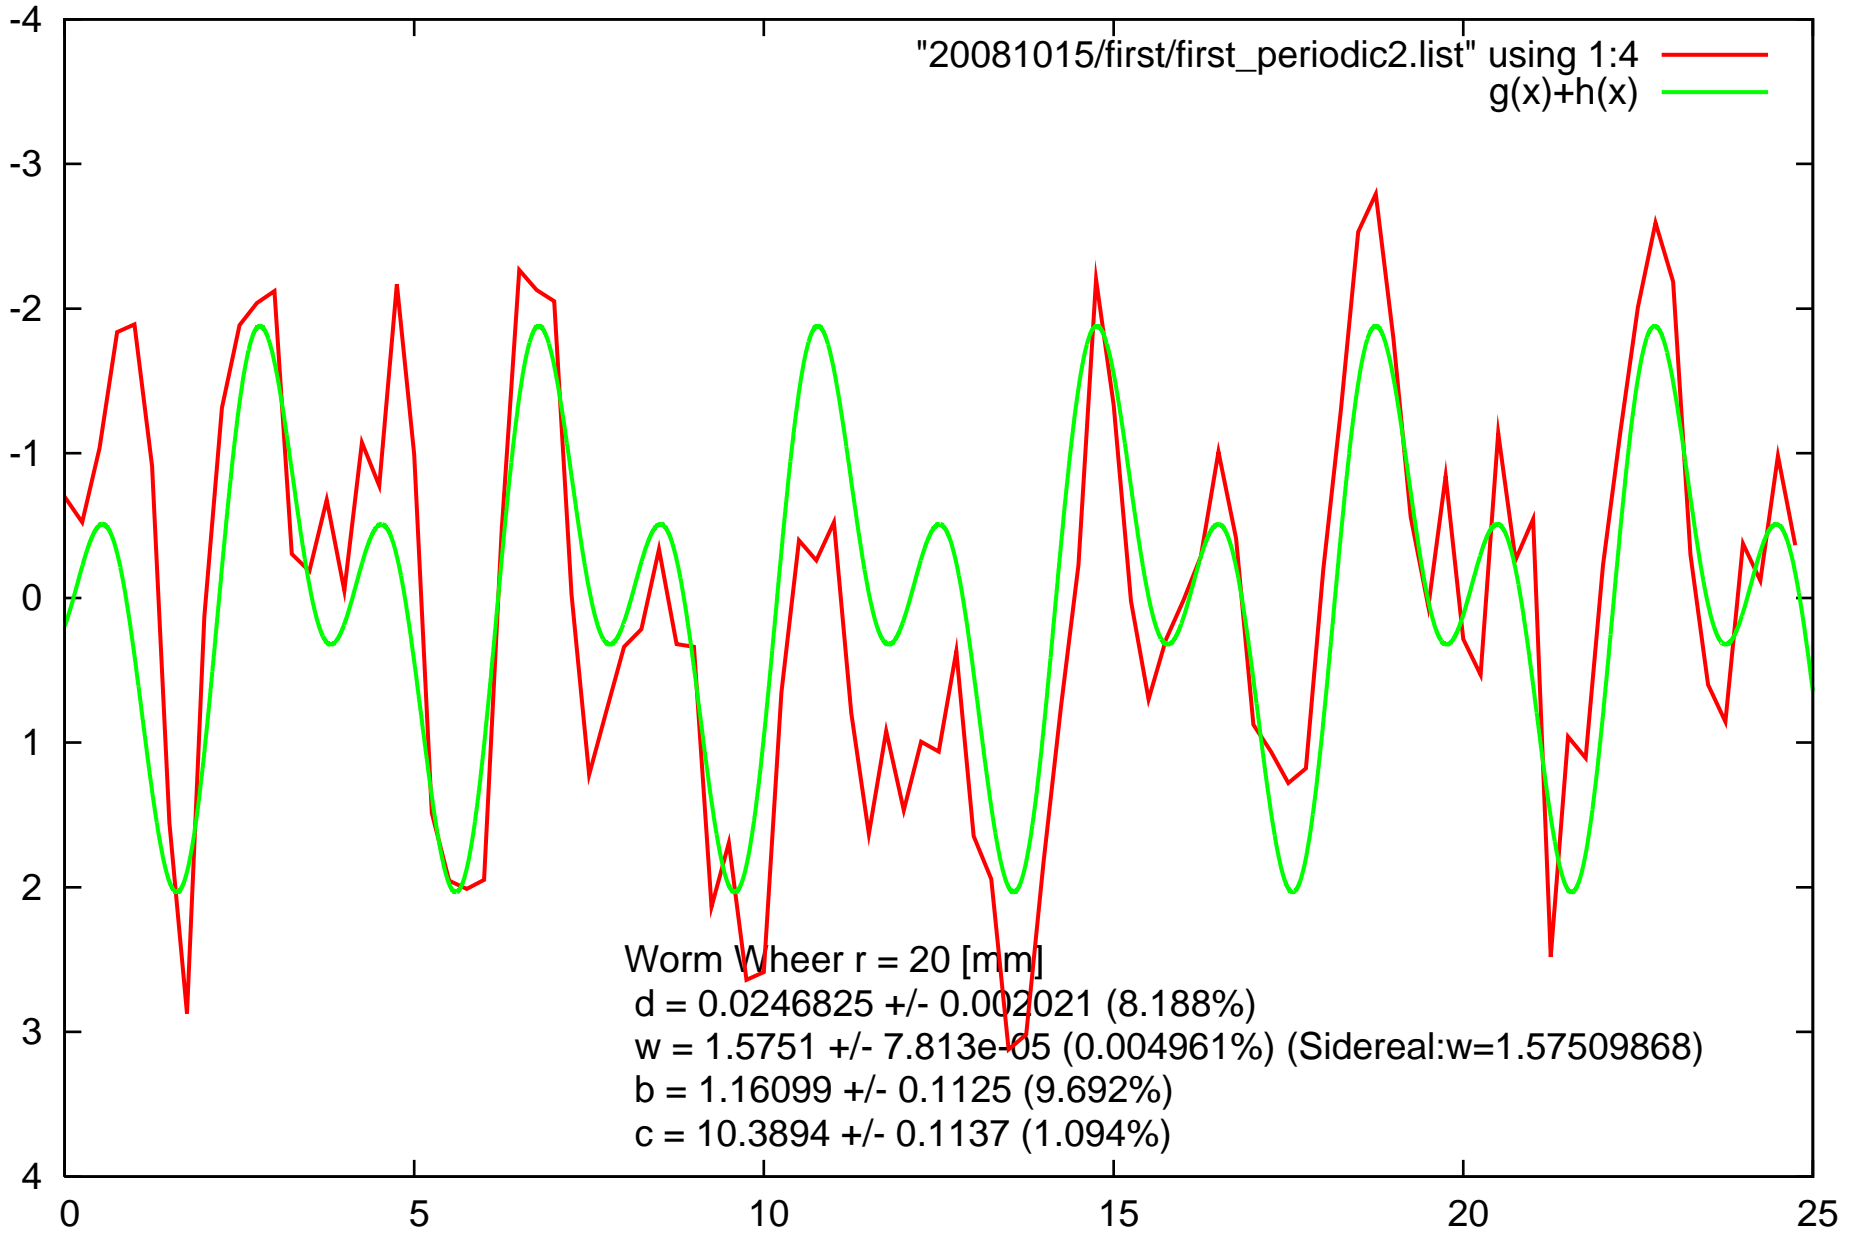

Periodic Error by Worm Wheel and Worm Gear

2008-10-15T16:33:52 expected periodic motion