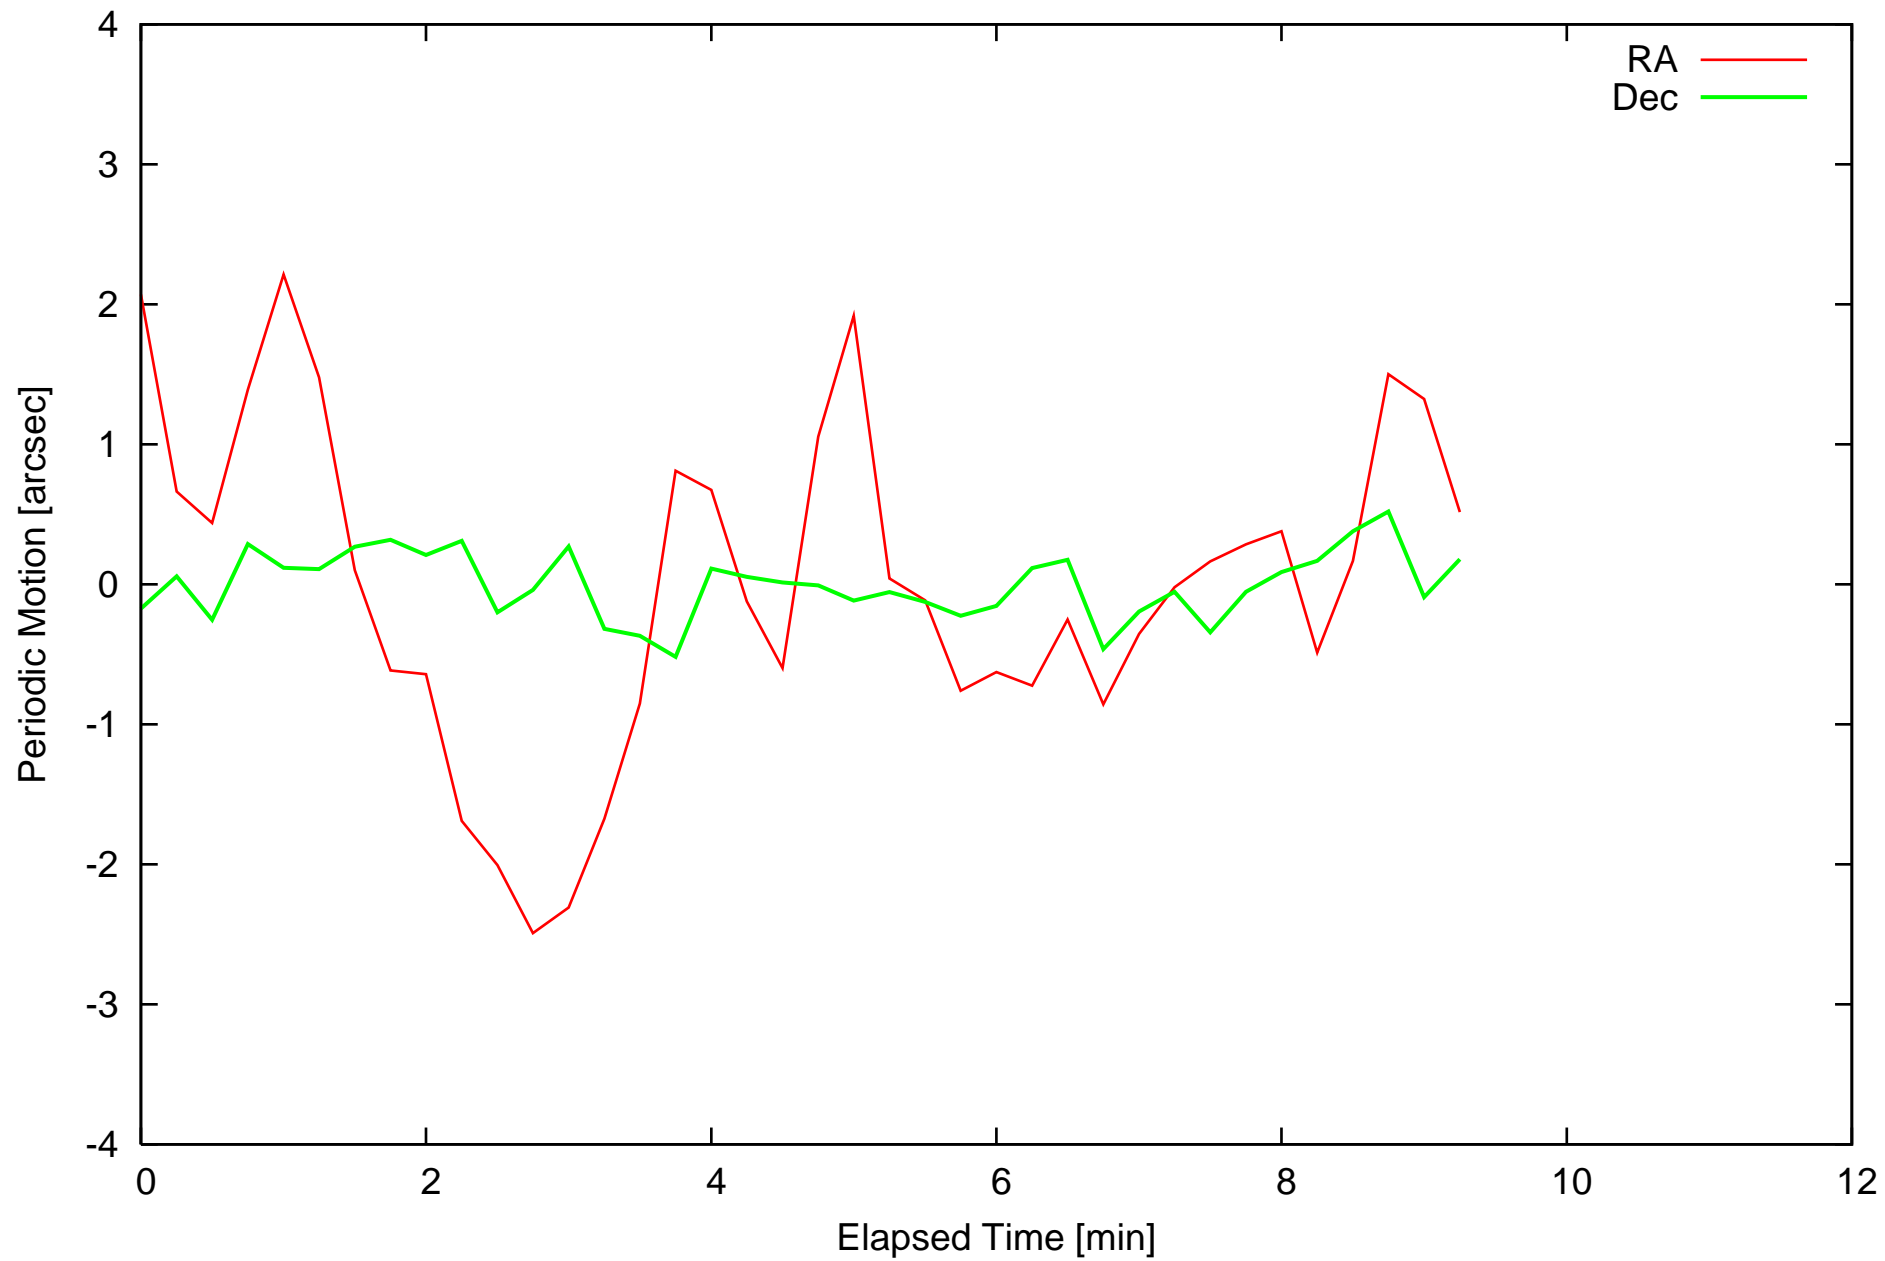

Periodic Motion 2008/10/16/17:17:50-17:42:35(UTC)

Periodic Motion (Tracking Error Cancelled) 2008/10/16/17:17:50-17:42:35(UTC)

Periodic Motion 2008/10/16/17:51:32-18:17:40(UTC)

Periodic Motion (Tracking Error Cancelled) 2008/10/16/17:51:32-18:17:40(UTC)

Periodic Motion 2008/10/16/18:33:12-18:59:06(UTC)

Periodic Motion (Tracking Error Cancelled) 2008/10/16/18:33:12-18:59:06(UTC)

Periodic Motion 2008-10-17T09:31:41(UTC)

Periodic Motion (Tracking Error Cancelled) 2008-10-17T09:31:41(UTC)

Periodic Motion 2008-10-17T09:48:02(UTC)

Periodic Motion (Tracking Error Cancelled) 2008-10-17T09:48:02(UTC)

Periodic Motion 2008-10-17T10:22:18(UTC)

Periodic Motion (Tracking Error Cancelled) 2008-10-17T10:22:18(UTC)

Periodic Motion 2008-10-17T10:03:12(UTC)

Periodic Motion (Tracking Error Cancelled) 2008-10-17T10:03:12(UTC)

Periodic Motion 2008-10-17T10:47:02(UTC)

Periodic Motion (Tracking Error Cancelled) 2008-10-17T10:47:02(UTC)