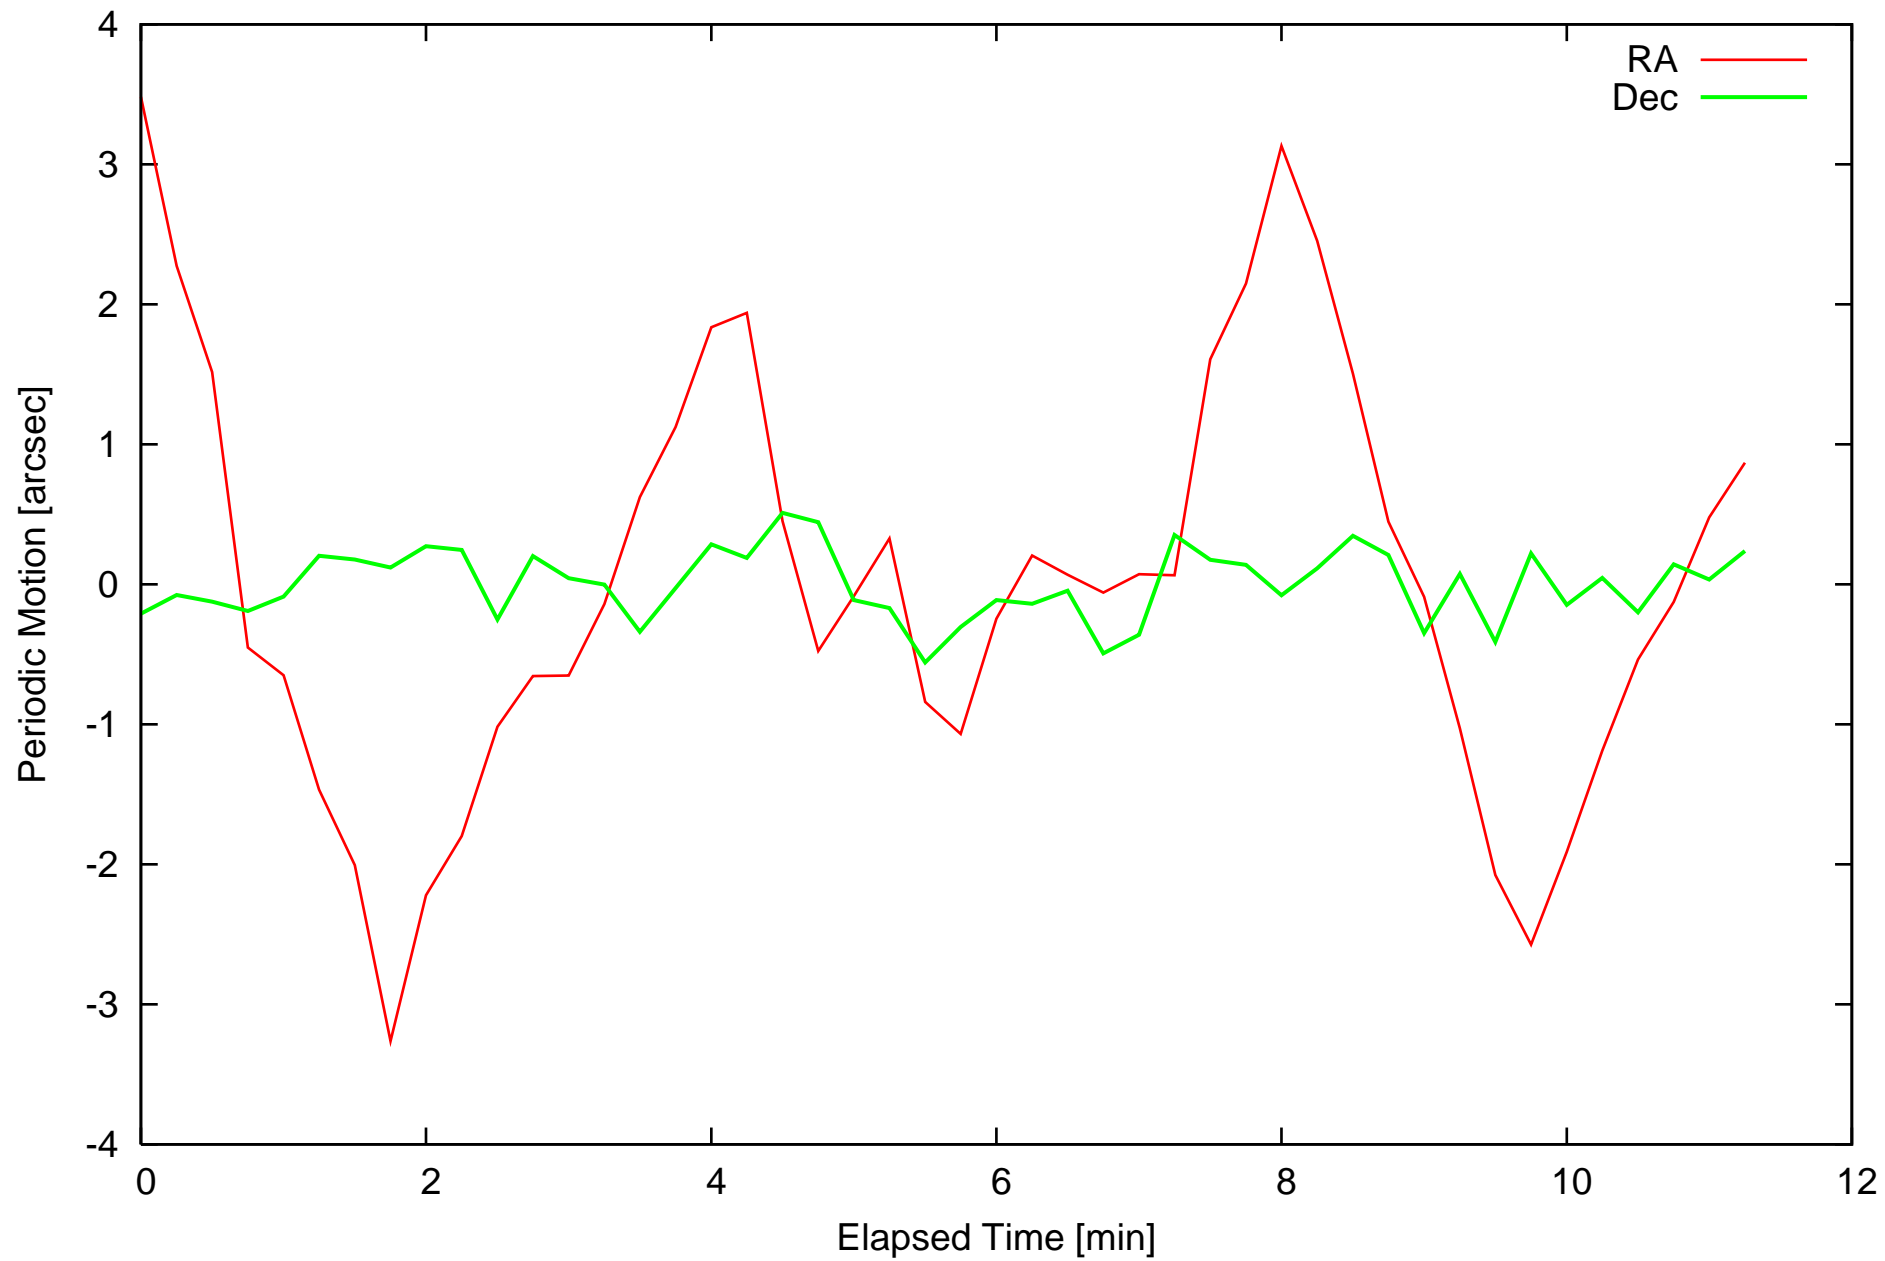

Periodic Motion 2008/10/16/17:17:50-17:42:35(UTC)

Periodic Motion (Tracking Error Cancelled) 2008/10/16/17:17:50-17:42:35(UTC)

Periodic Motion 2008/10/16/17:51:32-18:17:40(UTC)

Periodic Motion (Tracking Error Cancelled) 2008/10/16/17:51:32-18:17:40(UTC)

Periodic Motion 2008/10/16/18:33:12-18:59:06(UTC)

Periodic Motion (Tracking Error Cancelled) 2008/10/16/18:33:12-18:59:06(UTC)

Periodic Motion 2008-10-17T09:31:41(UTC)

Periodic Motion (Tracking Error Cancelled) 2008-10-17T09:31:41(UTC)

Periodic Motion 2008-10-17T09:48:02(UTC)

Periodic Motion (Tracking Error Cancelled) 2008-10-17T09:48:02(UTC)

Periodic Motion 2008-10-17T10:22:18(UTC)

Periodic Motion (Tracking Error Cancelled) 2008-10-17T10:22:18(UTC)

Periodic Motion 2008-10-17T10:03:12(UTC)

Periodic Motion (Tracking Error Cancelled) 2008-10-17T10:03:12(UTC)

Periodic Motion 2008-10-17T10:47:02(UTC)

Periodic Motion (Tracking Error Cancelled) 2008-10-17T10:47:02(UTC)