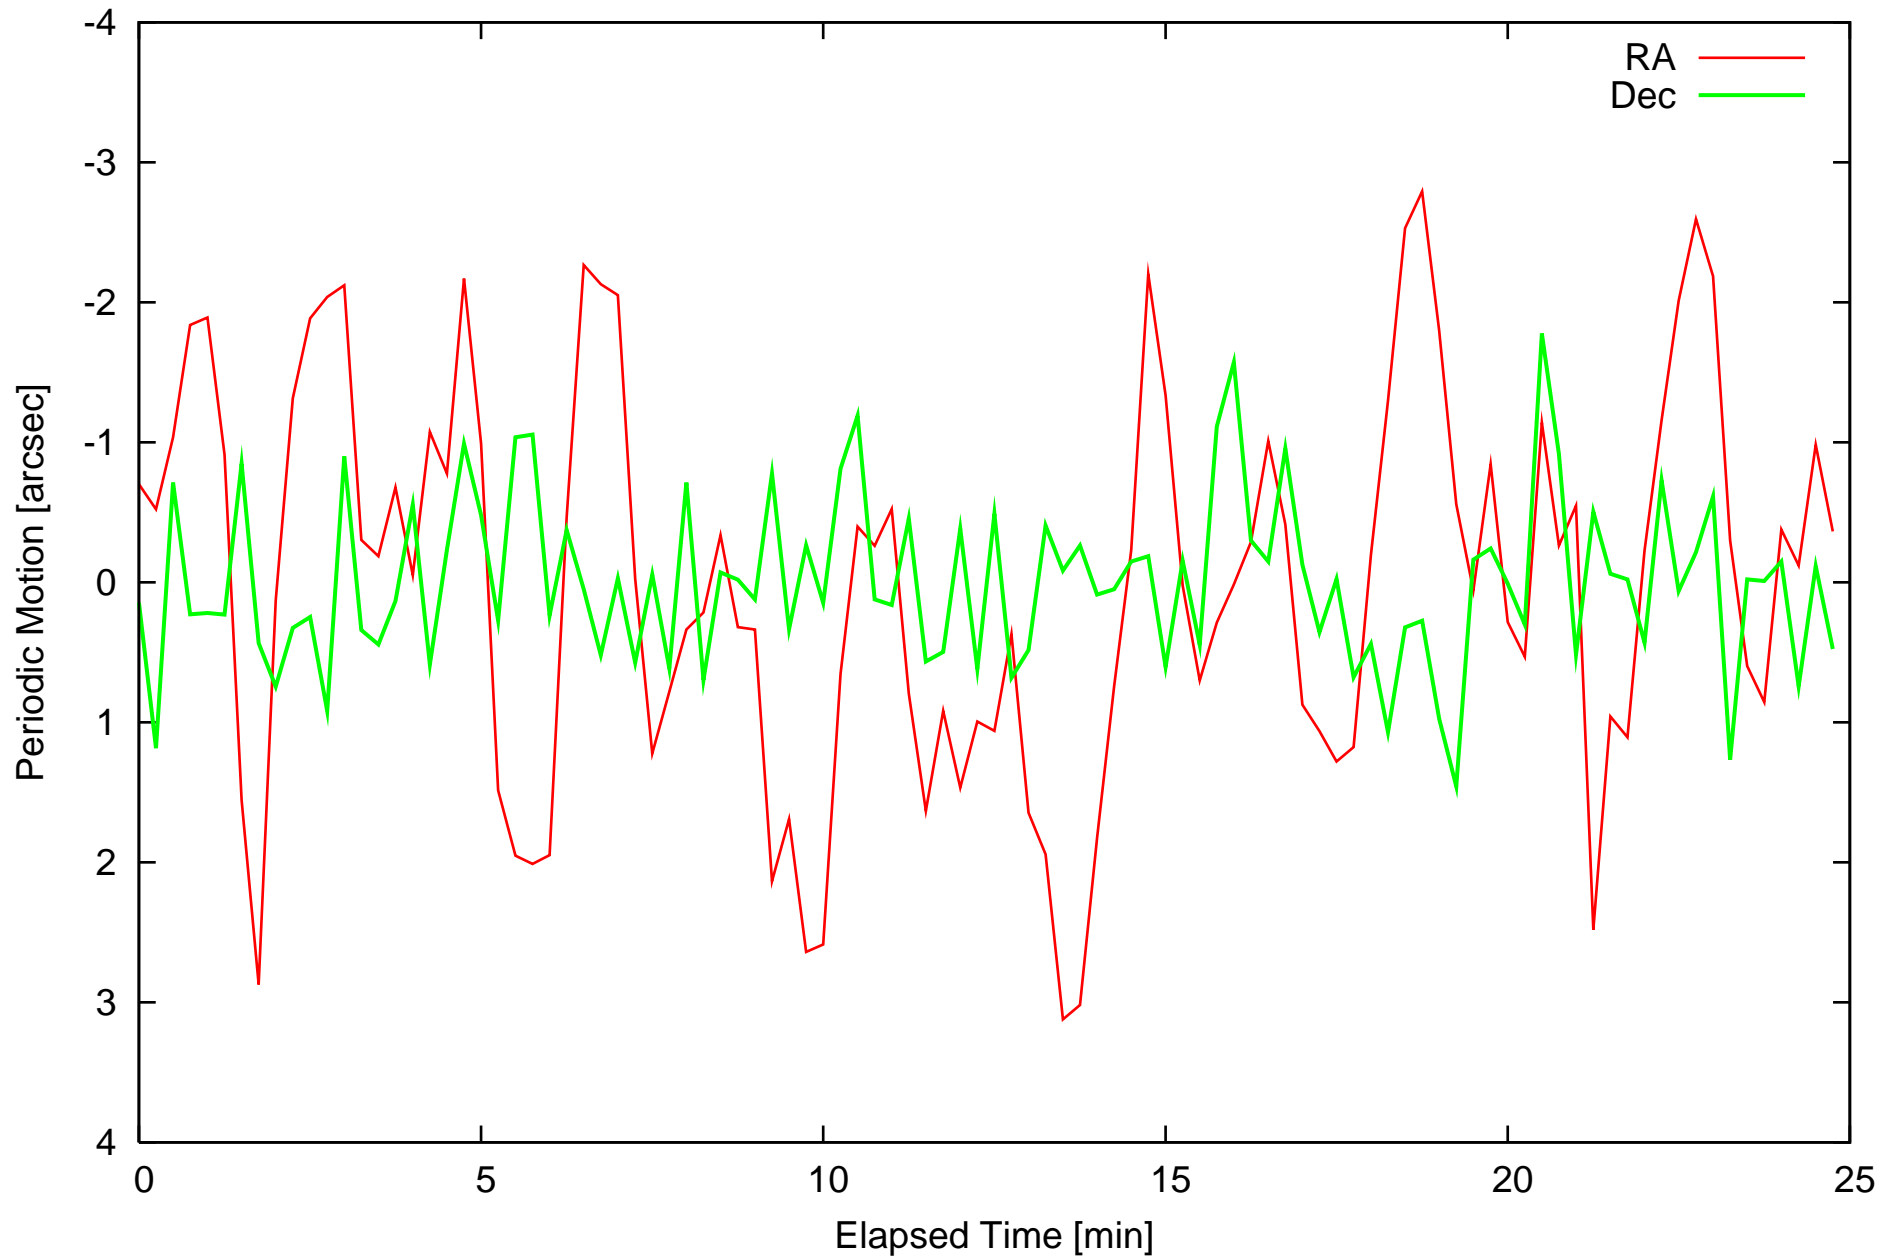

Periodic Motion 2008/10/15/16:33:52-16:58:37(UTC)

Periodic Motion (Tracking Error Cancelled) 2008/10/15/16:33:52-16:58:37(UTC)

Periodic Motion 2008/10/15/17:07:41-17:32:27(UTC)

Periodic Motion (Tracking Error Cancelled) 2008/10/15/17:07:41-17:32:27(UTC)

Periodic Motion 2008/10/16/17:17:50-17:42:35(UTC)

Periodic Motion (Tracking Error Cancelled) 2008/10/16/17:17:50-17:42:35(UTC)

Periodic Motion 2008/10/16/17:51:32-18:17:40(UTC)

Periodic Motion (Tracking Error Cancelled) 2008/10/16/17:51:32-18:17:40(UTC)

Periodic Motion 2008/10/16/18:33:12-18:59:06(UTC)

Periodic Motion (Tracking Error Cancelled) 2008/10/16/18:33:12-18:59:06(UTC)

Periodic Motion 2008-10-17T09:31:41(UTC)

Periodic Motion (Tracking Error Cancelled) 2008-10-17T09:31:41(UTC)

Periodic Motion 2008-10-17T09:48:02(UTC)

Periodic Motion (Tracking Error Cancelled) 2008-10-17T09:48:02(UTC)

Periodic Motion 2008-10-17T10:22:18(UTC)

Periodic Motion (Tracking Error Cancelled) 2008-10-17T10:22:18(UTC)