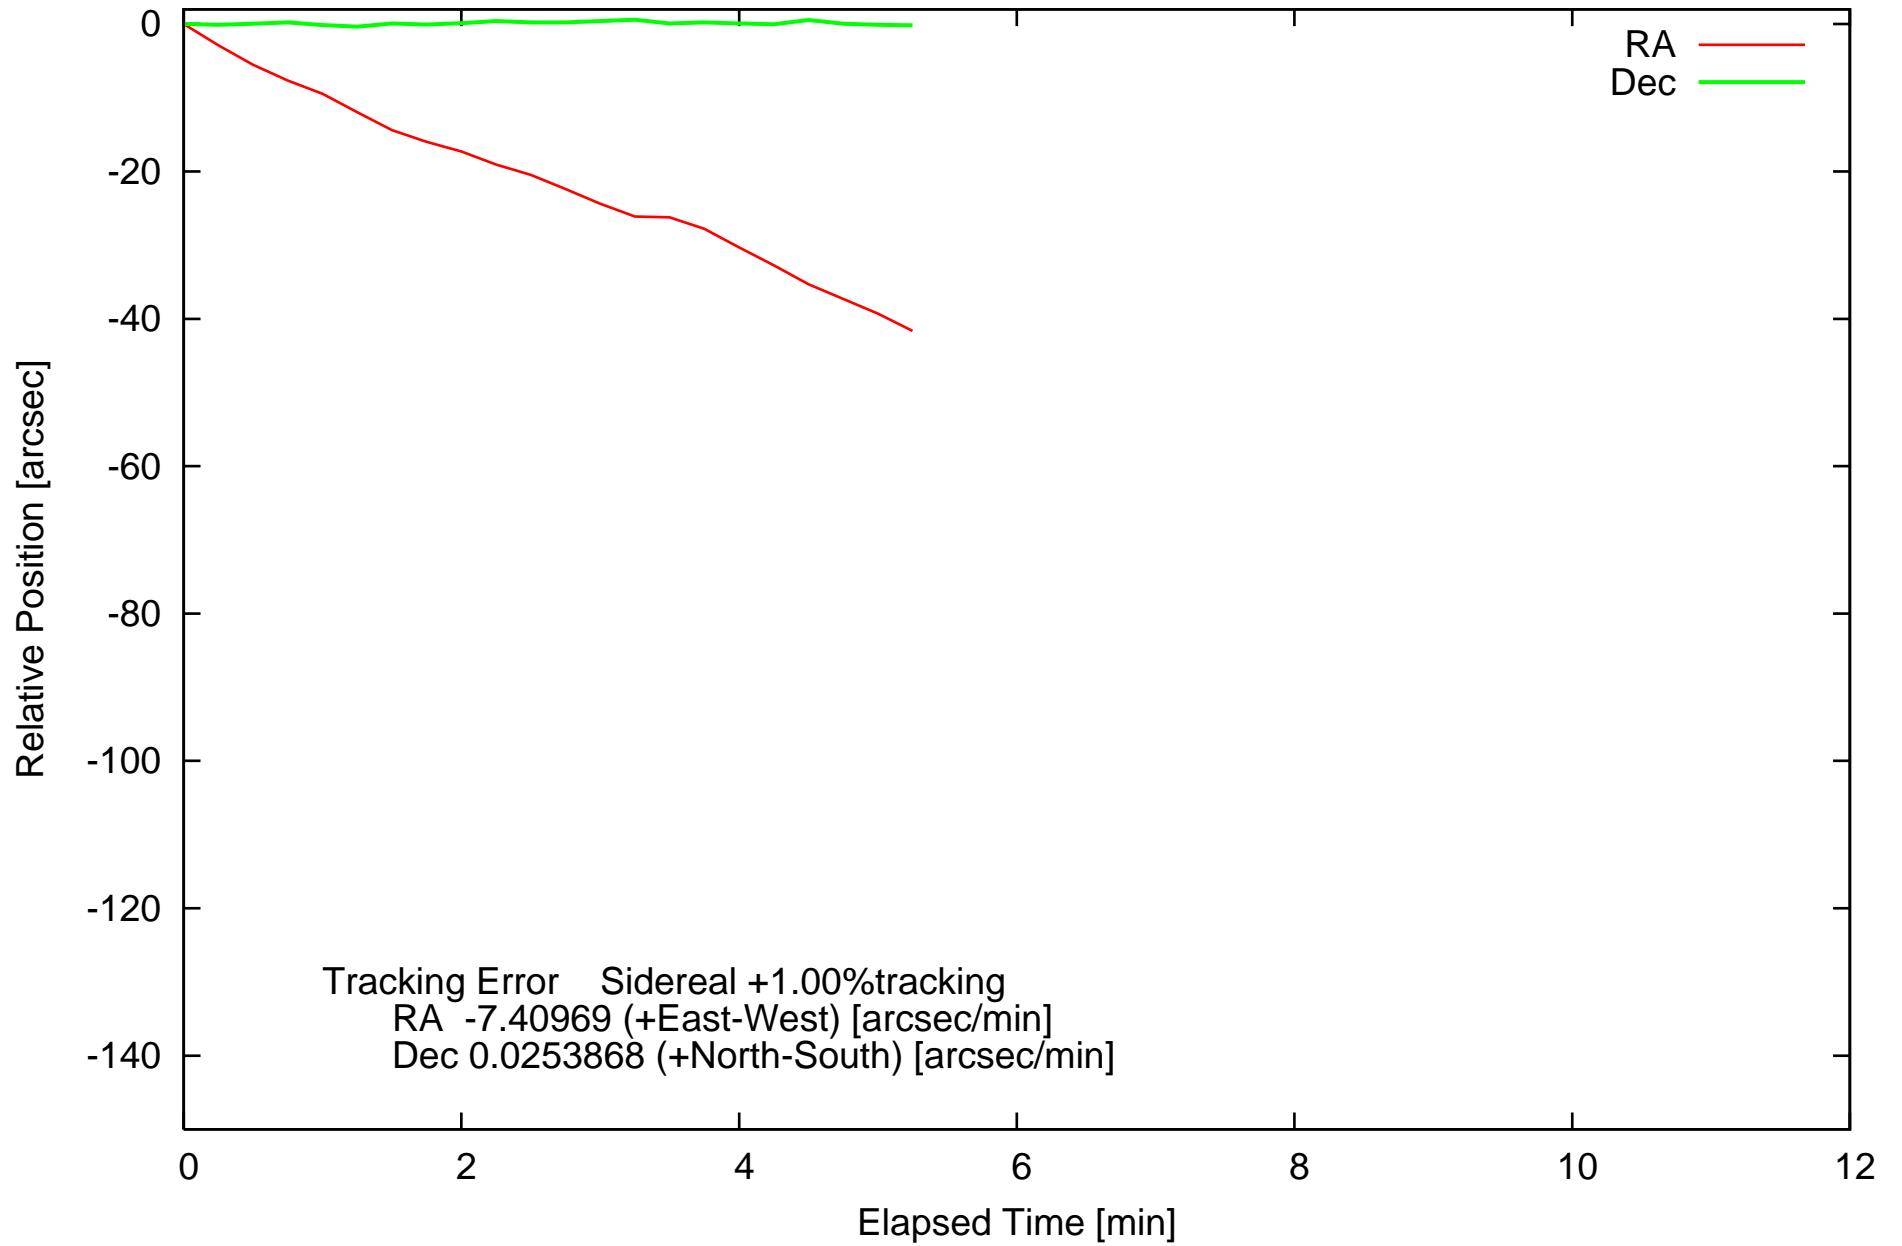

Periodic Motion 2008/10/16/17:17:50-17:42:35(UTC)

Periodic Motion (Tracking Error Cancelled) 2008/10/16/17:17:50-17:42:35(UTC)

Periodic Motion 2008/10/16/17:51:32-18:17:40(UTC)

Periodic Motion (Tracking Error Cancelled) 2008/10/16/17:51:32-18:17:40(UTC)

Periodic Motion 2008/10/16/18:33:12-18:59:06(UTC)

Periodic Motion (Tracking Error Cancelled) 2008/10/16/18:33:12-18:59:06(UTC)

Periodic Motion 2008-10-17T09:31:41(UTC)

Periodic Motion (Tracking Error Cancelled) 2008-10-17T09:31:41(UTC)

Periodic Motion 2008-10-17T09:48:02(UTC)

Periodic Motion (Tracking Error Cancelled) 2008-10-17T09:48:02(UTC)

Periodic Motion 2008-10-17T10:22:18(UTC)

Periodic Motion (Tracking Error Cancelled) 2008-10-17T10:22:18(UTC)

Periodic Motion 2008-10-17T10:03:12(UTC)

Periodic Motion (Tracking Error Cancelled) 2008-10-17T10:03:12(UTC)

Periodic Motion 2008-10-17T10:47:02(UTC)

Periodic Motion (Tracking Error Cancelled) 2008-10-17T10:47:02(UTC)