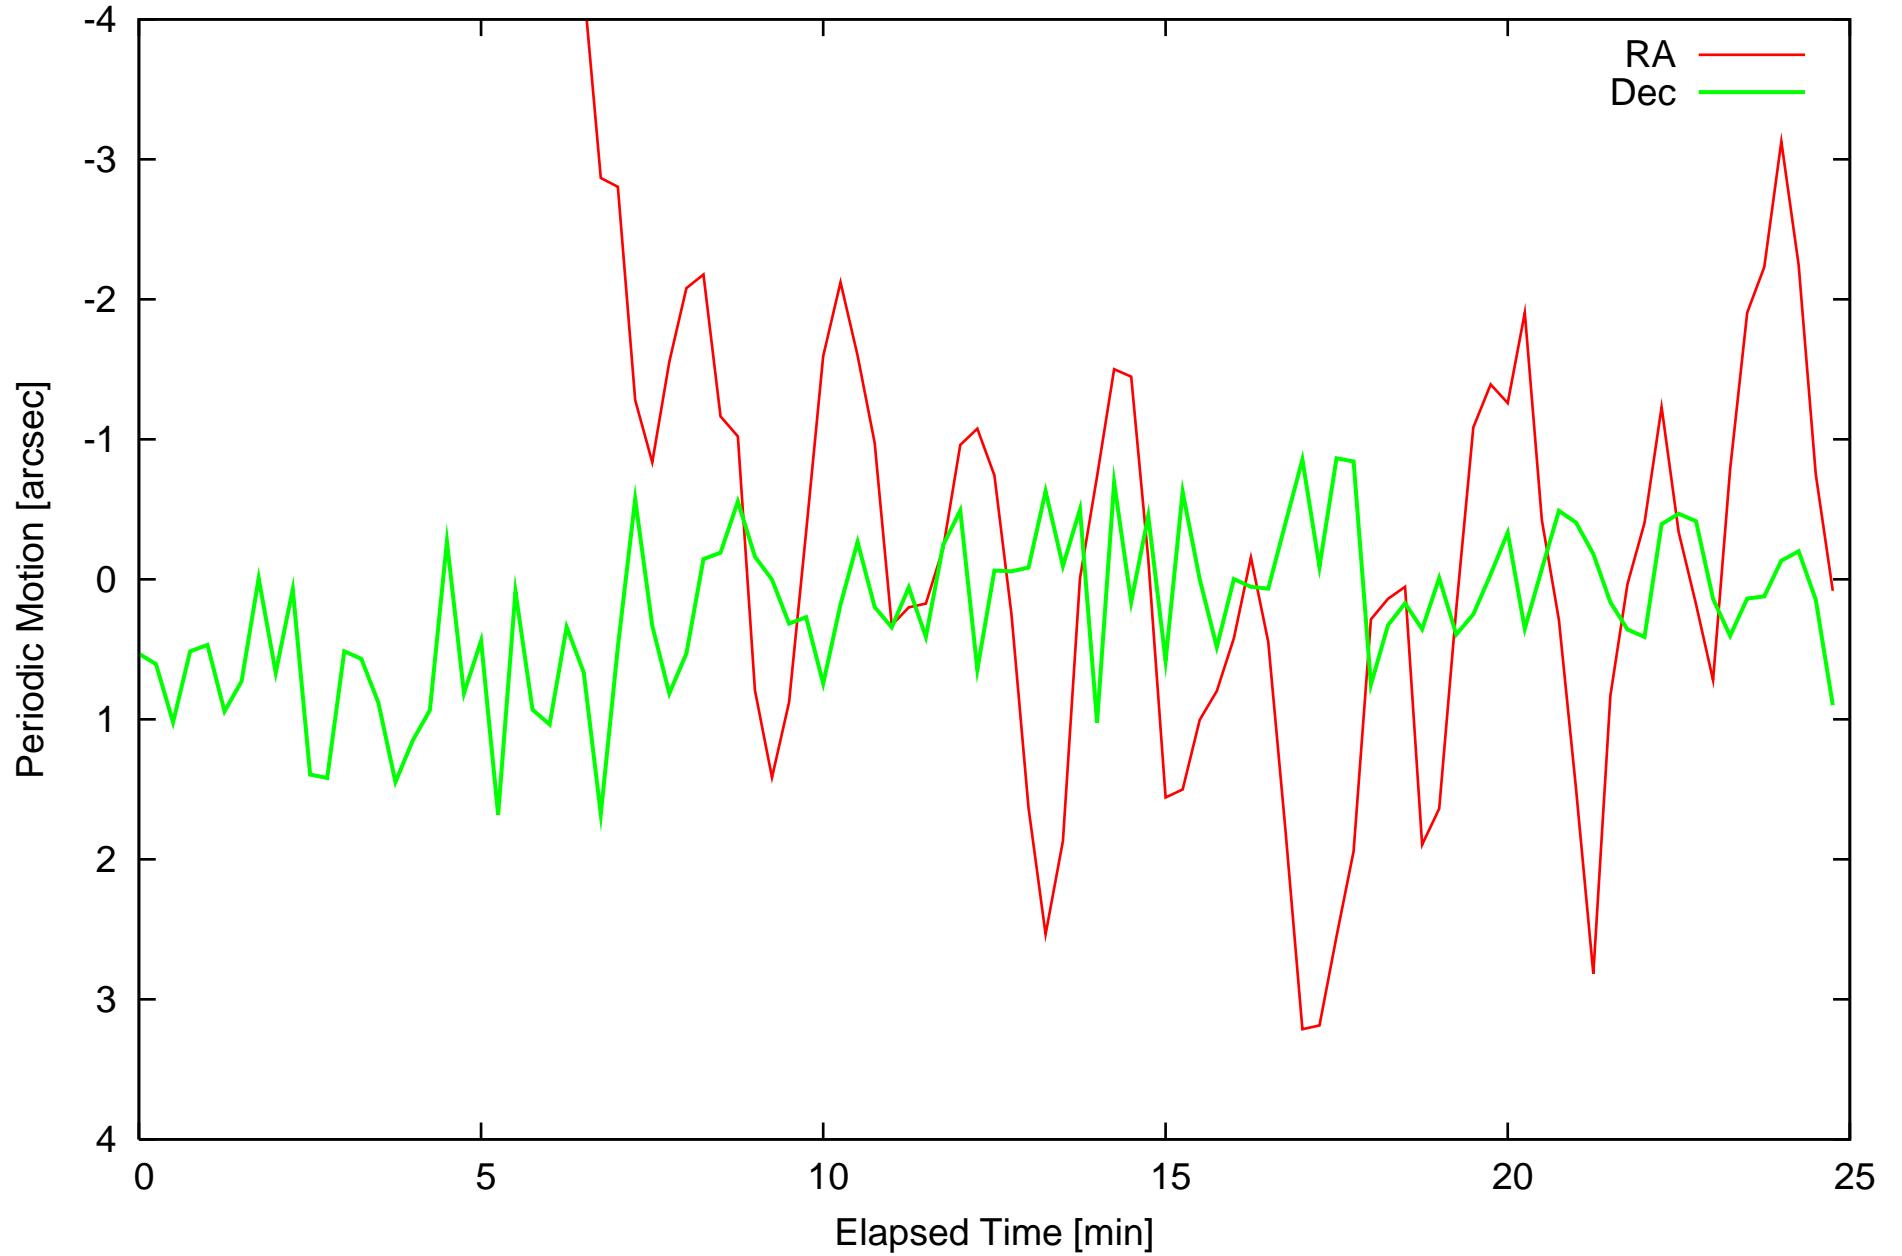

Periodic Motion 2008/10/15/16:33:52-16:58:37(UTC)

Periodic Motion (Tracking Error Cancelled) 2008/10/15/16:33:52-16:58:37(UTC)

Periodic Motion 2008/10/15/17:07:41-17:32:27(UTC)

Periodic Motion (Tracking Error Cancelled) 2008/10/15/17:07:41-17:32:27(UTC)

Periodic Motion 2008/10/16/17:17:50-17:42:35(UTC)

Periodic Motion (Tracking Error Cancelled) 2008/10/16/17:17:50-17:42:35(UTC)

Periodic Motion 2008/10/16/17:51:32-18:17:40(UTC)

Periodic Motion (Tracking Error Cancelled) 2008/10/16/17:51:32-18:17:40(UTC)

Periodic Motion 2008/10/16/18:33:12-18:59:06(UTC)

Periodic Motion (Tracking Error Cancelled) 2008/10/16/18:33:12-18:59:06(UTC)

Periodic Motion 2008-10-17T09:31:41(UTC)

Periodic Motion (Tracking Error Cancelled) 2008-10-17T09:31:41(UTC)

Periodic Motion 2008-10-17T09:48:02(UTC)

Periodic Motion (Tracking Error Cancelled) 2008-10-17T09:48:02(UTC)

Periodic Motion 2008-10-17T10:22:18(UTC)

Periodic Motion (Tracking Error Cancelled) 2008-10-17T10:22:18(UTC)