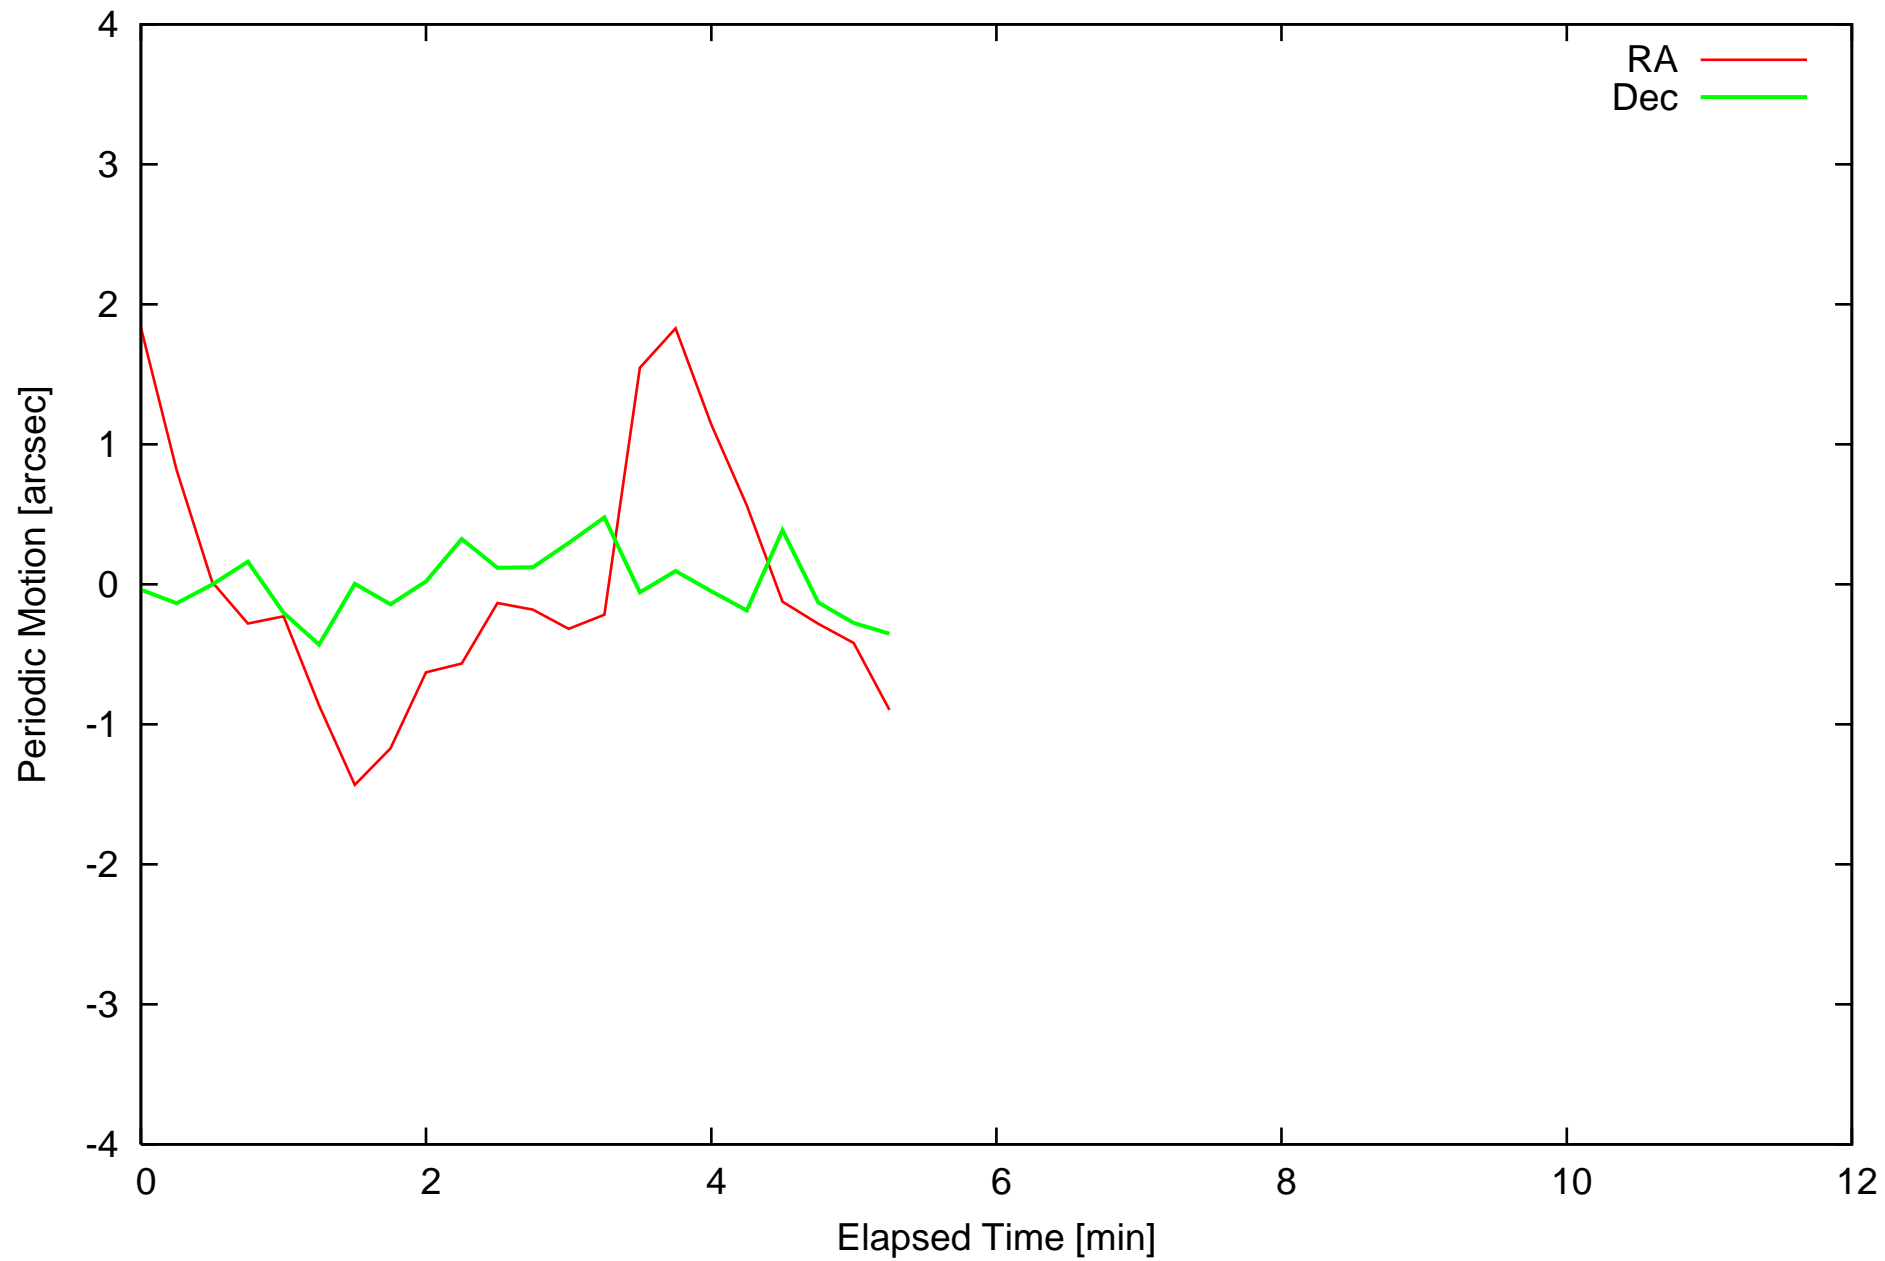

Periodic Motion 2008/10/16/17:17:50-17:42:35(UTC)

Periodic Motion (Tracking Error Cancelled) 2008/10/16/17:17:50-17:42:35(UTC)

Periodic Motion 2008/10/16/17:51:32-18:17:40(UTC)

Periodic Motion (Tracking Error Cancelled) 2008/10/16/17:51:32-18:17:40(UTC)

Periodic Motion 2008/10/16/18:33:12-18:59:06(UTC)

Periodic Motion (Tracking Error Cancelled) 2008/10/16/18:33:12-18:59:06(UTC)

Periodic Motion 2008-10-17T09:31:41(UTC)

Periodic Motion (Tracking Error Cancelled) 2008-10-17T09:31:41(UTC)

Periodic Motion 2008-10-17T09:48:02(UTC)

Periodic Motion (Tracking Error Cancelled) 2008-10-17T09:48:02(UTC)

Periodic Motion 2008-10-17T10:22:18(UTC)

Periodic Motion (Tracking Error Cancelled) 2008-10-17T10:22:18(UTC)

Periodic Motion 2008-10-17T10:03:12(UTC)

Periodic Motion (Tracking Error Cancelled) 2008-10-17T10:03:12(UTC)

Periodic Motion 2008-10-17T10:47:02(UTC)

Periodic Motion (Tracking Error Cancelled) 2008-10-17T10:47:02(UTC)