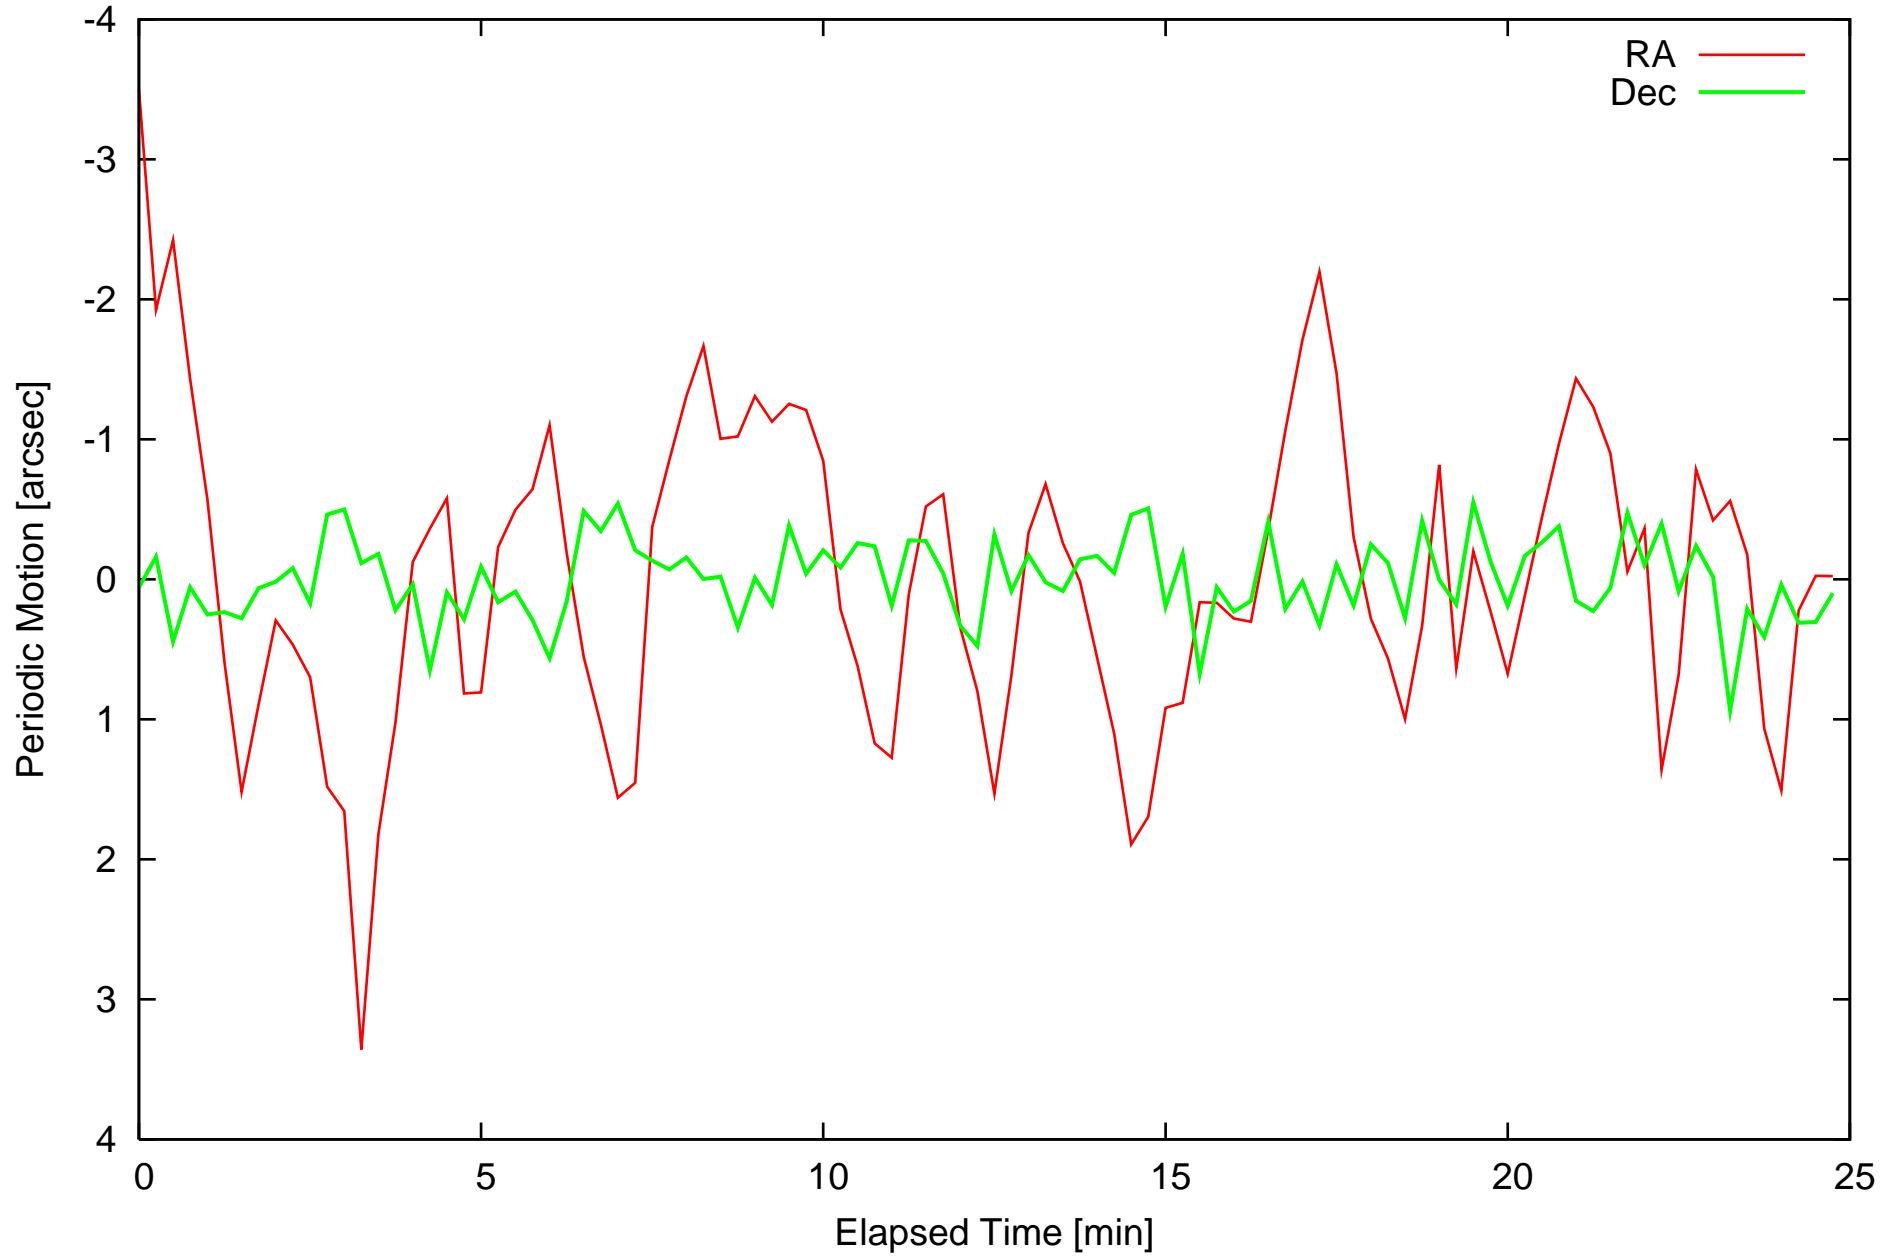

Periodic Motion 2008/10/15/16:33:52-16:58:37(UTC)

Periodic Motion (Tracking Error Cancelled) 2008/10/15/16:33:52-16:58:37(UTC)

Periodic Motion 2008/10/15/17:07:41-17:32:27(UTC)

Periodic Motion (Tracking Error Cancelled) 2008/10/15/17:07:41-17:32:27(UTC)

Periodic Motion 2008/10/16/17:17:50-17:42:35(UTC)

Periodic Motion (Tracking Error Cancelled) 2008/10/16/17:17:50-17:42:35(UTC)

Periodic Motion 2008/10/16/17:51:32-18:17:40(UTC)

Periodic Motion (Tracking Error Cancelled) 2008/10/16/17:51:32-18:17:40(UTC)

Periodic Motion 2008/10/16/18:33:12-18:59:06(UTC)

Periodic Motion (Tracking Error Cancelled) 2008/10/16/18:33:12-18:59:06(UTC)

Periodic Motion 2008-10-17T09:31:41(UTC)

Periodic Motion (Tracking Error Cancelled) 2008-10-17T09:31:41(UTC)

Periodic Motion 2008-10-17T09:48:02(UTC)

Periodic Motion (Tracking Error Cancelled) 2008-10-17T09:48:02(UTC)

Periodic Motion 2008-10-17T10:22:18(UTC)

Periodic Motion (Tracking Error Cancelled) 2008-10-17T10:22:18(UTC)